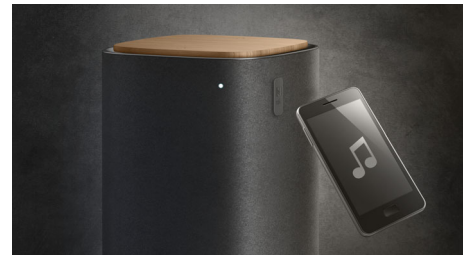

NFC technology

Pair Bluetooth devices easily with one-touch NFC (Near Field Communications) technology. Just tap the NFC-enabled smartphone or tablet on the NFC area of a speaker to turn the speaker on, start Bluetooth pairing and begin streaming music.

HDMI ARC

HDMI ARC to access all the sound from your TV