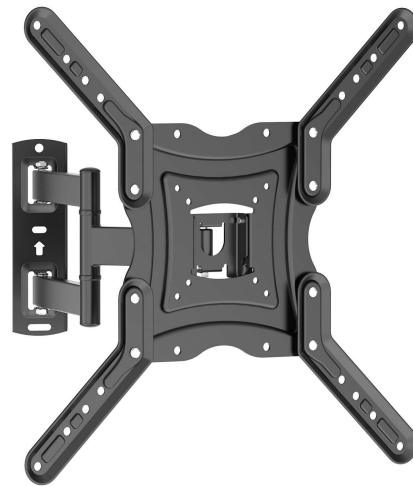

## TV Wall Mount

Universal

Full motion

LCD/LED/OLED/QLED  
compatible

Flat and curved TV compatible

SQM9232

## Universal articulating wall mount

for TV sizes between 26" and 70"

Designed to fit most brands of TV with a focus on safety and ease of use. The easy 1-2-3 installation kit includes necessary hardware for different wall types and templates. Slim but sturdy design for a weight capacity of up to 35 kg (77 lbs).

### Maximises viewing angles

- Up to 180° swivel
- Up to -12° tilt

### Easy installation

- Mounting hardware included
- Standard VESA mounting hole pattern
- Up to VESA 400 x 400 mounting
- Level correction
- TV cable management to hide cables for a neater look