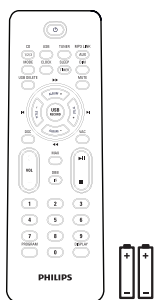

Quick Start Guide

Remote Control with
2 AAA batteries

1 x AC power cable
1 x power plug adaptor

1 x AM loop antenna

1 x MP3 link cable

1 x FM wire antenna

User Manual

Quick Start Guide

A Connect

C Listen to radio

B Play disc

D Play from USB

Note for the remote control

- Before you select a function (for example ►►, ◀◀, ▶▶), select a source (for example disc, tuner).