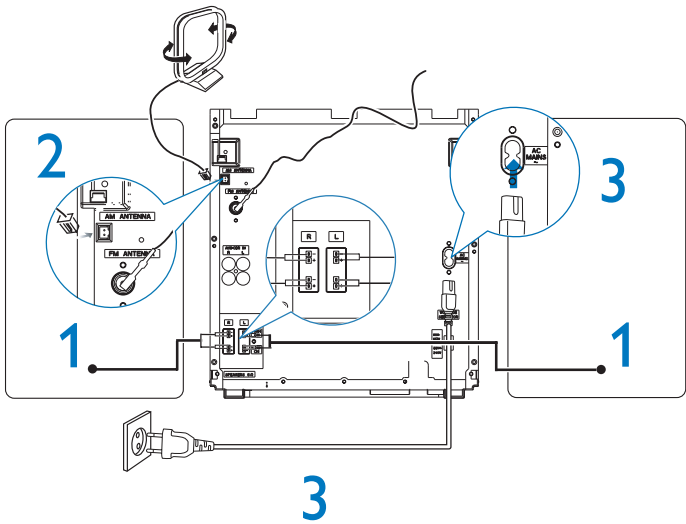

Quick Start Guide

Remote Control with
2 AAA batteries

1 x AC power cable
1 x power plug adaptor

1 x AM loop antenna

1 x MP3 link cable

1 x FM wire antenna

User Manual

Quick Start Guide

A Connect

C Listen to radio

B Play disc

D Play from USB

Note for the remote control

- Before you select a function (for example ►►, ◀◀, ▶▶), select a source (for example disc, tuner).