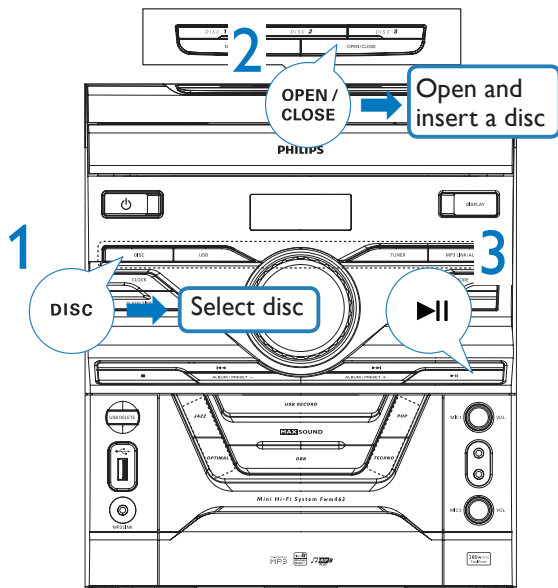

Quick Start Guide

Remote Control with
2 AAA batteries

1 x AC power cable
1 x power plug adaptor

1 x AM loop antenna

1 x MP3 link cable

1 x FM wire antenna

User Manual

Quick Start Guide

A Connect

C Listen to radio

B Play disc

D Play from USB

Note for the remote control

- Before you select a function (for example ►►, ◀◀, ▶▶), select a source (for example disc, tuner).