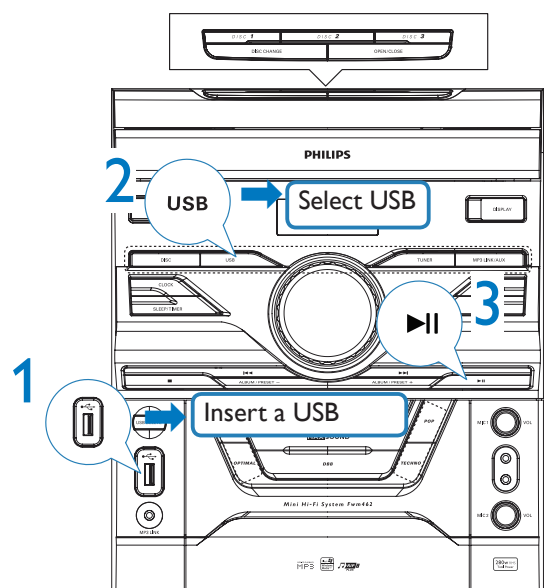

Quick Start Guide

Remote Control with
2 AAA batteries

1 x AC power cable
1 x power plug adaptor

1 x AM loop antenna

1 x MP3 link cable

1 x FM wire antenna

User Manual

Quick Start Guide

A Connect

C Listen to radio

B Play disc

D Play from USB

Note for the remote control

- Before you select a function (for example ►►, ◀◀, ▶▶), select a source (for example disc, tuner).