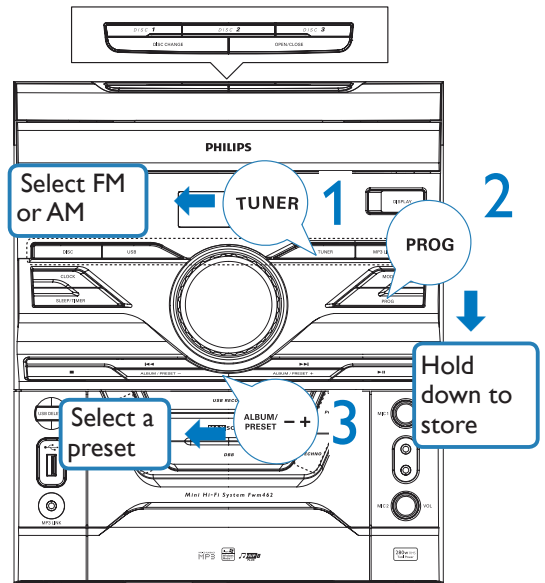

Quick Start Guide

Remote Control with
2 AAA batteries

1 x AC power cable
1 x power plug adaptor

1 x AM loop antenna

1 x MP3 link cable

1 x FM wire antenna

User Manual

Quick Start Guide

A Connect

C Listen to radio

B Play disc

D Play from USB

Note for the remote control

- Before you select a function (for example ►►, ◀◀, ▶▶), select a source (for example disc, tuner).