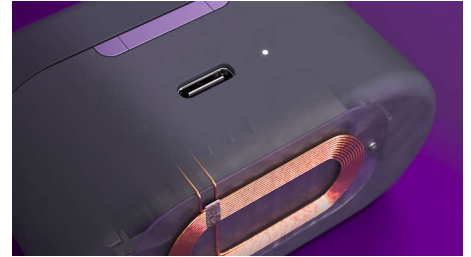

35 hours play time with case

With these earbuds fully charged-and a fully charged case, you can travel with more than a day of play time in your pocket. Plus, the music pauses if you take an earbud out, so you never need to miss a beat. The Qi-compatible case can be charged wirelessly or via USB-C.

Philips Headphones app

The Philips Headphones app lets you adjust the level of noise cancellation by switching between preset modes, and you can use the app to activate wind-noise cancellation. An equaliser lets you fine-tune your sounds to fit your mood.

Fast pairing. Touch controls

Touch controls keep things simple, and Google Fast Pair lets you pair with a compatible Android device with a single tap. When the headphones are placed near your Android device, you are automatically asked if you want to connect.

IR sensor

IR sensor. Music pauses when you take an earbud out

silicone ear-tip cover

Seven sizes of silicone ear-tip cover

IPX4 Splash/sweat resistant

IPX4 Splash and sweat resistant, whatever the weather