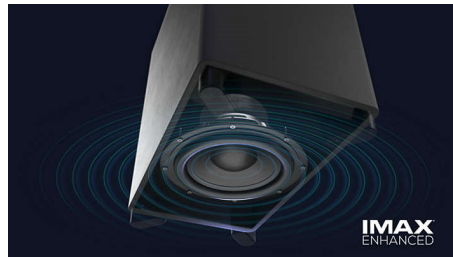

IMAX Enhanced

This powerful soundbar is certified IMAX Enhanced, which means it's capable of delivering an audio experience that truly takes you to another world. The 240 W subwoofer looks great freestanding, and the soundbar itself has a low profile for simple placement.