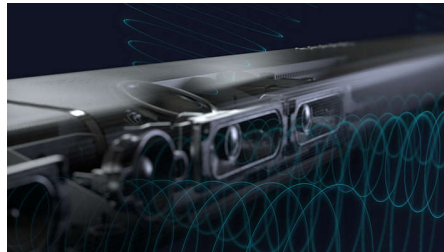

Dolby Atmos and Dolby Surround

Get the full Dolby Atmos experience from this soundbar's up-firing speakers. Your favorite movies and shows will sound breathtakingly realistic as sound flows above and around you. If you're watching non-Atmos content, the soundbar switches to Dolby Surround.