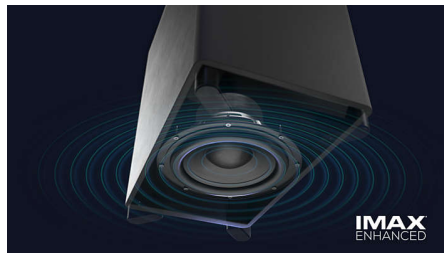

IMAX Enhanced

This powerful soundbar is certified IMAX Enhanced, which means it's capable of delivering an audio experience that truly takes you to

another world. The 240 W subwoofer looks great freestanding, and the soundbar itself has a low profile for simple placement.