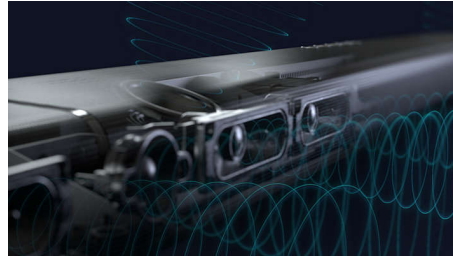

Dolby Atmos and Dolby Surround

Get the full Dolby Atmos experience from this soundbar's up-firing speakers. Your favorite movies and shows will sound breathtakingly realistic as sound flows above and around you. If you're watching non-Atmos content, the soundbar switches to Dolby Surround.