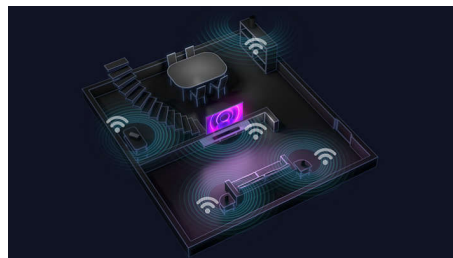

Surround sound on demand

Want to fully immerse on movie night? Simply remove the detachable speakers from the ends of the soundbar and place them behind you to create a true surround-sound setup. The

dedicated center channel ensures you'll hear every word—from blockbusters to podcasts.

Dolby Atmos and Dolby Surround

Get the full Dolby Atmos experience from this soundbar's up-firing speakers. Your favorite movies and shows will sound breathtakingly realistic as sound flows above and around you. If you're watching non-Atmos content, the soundbar switches to Dolby Surround.

Play-Fi. Multi-room and more

DTS Play-Fi compatibility makes this premium Fidelio soundbar a powerful component in a multi-room audio setup. You can easily sync

B97/98

and group Play-Fi-compatible speakers, and stream playlists to every room in high-quality audio without dropping a beat.