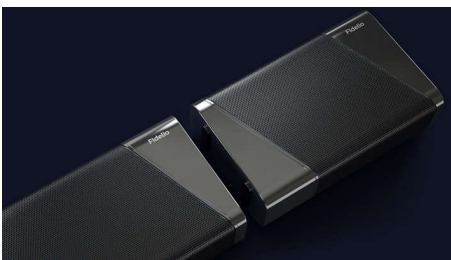

Surround sound on demand

Want to fully immerse on movie night? Simply remove the detachable speakers from the ends of the soundbar and place them behind you to create a true surround-sound setup. The

dedicated center channel ensures you'll hear every word—from blockbusters to podcasts.