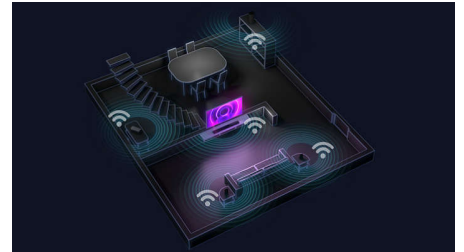

Play-Fi. Multi-room and more

DTS Play-Fi compatibility makes this premium Fidelio soundbar a powerful component in a multi-room audio setup. You can easily sync and group Play-Fi-compatible speakers, and stream playlists to every room in high-quality audio without dropping a beat.

All your favorite sources

For music, Spotify Connect lets you stream Spotify's best-quality signal over Wi-Fi. You can also stream hi-res playlists from your mobile device via Apple AirPlay 2 or Bluetooth. For movies and gaming, 4K pass-through lets you connect 4K HDR video sources with no loss of resolution.