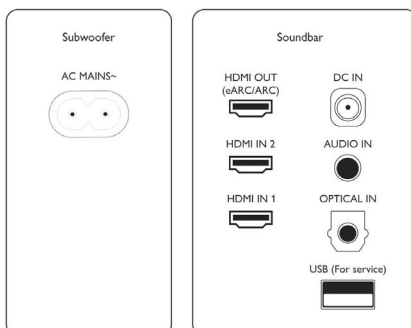

Outer Carton

- Length: 116.5 cm
- Number of consumer packagings: 2
- Width: 53.5 cm
- Gross weight: 44.1 kg
- Height: 48 cm
- GTIN: 1 48 95229 11636 5
- Nett weight: 33.2 kg
- Tare weight: 10.9 kg

Convenience

- Remote Control
- Night mode: No

Compatibility

- Smartphone/tablet APP control

Power

- Subwoofer Power supply: 220-240V AC, 50/60Hz
- Main unit power supply: 100-240V AC, 50/60 Hz
- Subwoofer standby power: < 0.5 W
- Main unit standby power: < 0.5 W
- Auto standby

Packaging dimensions

- Height: 45.8 cm
- Packaging type: Box
- Type of shelf placement: Laying
- Width: 115 cm
- Depth: 40.5 cm
- Number of products included: 1
- EAN: 48 95229 11636 8
- Gross weight: 20.69 kg
- Nett weight: 16.6 kg
- Tare weight: 4.09 kg

Accessories

- Included accessories: Remote Control (with battery), Power cord, Quick start guide, World Wide Warranty leaflet

Design

- Color: Black
- Wall mountable

Dimensions

- Main Unit (W x H x D): 1312 x 55.6 x 120 mm
- Main Unit Weight: 5.97 kg
- Subwoofer (W x H x D): 230 x 400 x 407 mm
- Subwoofer Weight: 9.6 kg
- Satellite Speaker (W x H x D): 183 x 55.6 x 120 mm
- Satellite Speaker Weight: 0.786 kg

Video

- 3D pass-through
- Video Enhancement: 4K Video Pass-through, Dolby Vision, HDR10, HDR10+, HLG

Issue date 2024-04-13

Version: 11.2.3

EAN: 48 95229 11636 8

© 2024 Koninklijke Philips N.V.
All Rights reserved.

Specifications are subject to change without notice.
Trademarks are the property of Koninklijke Philips N.V.
or their respective owners.

www.philips.com