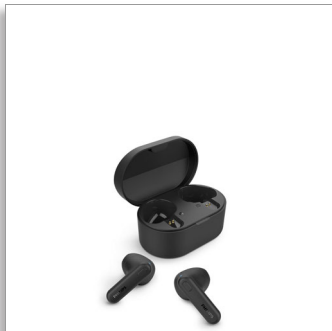

Philips
True Wireless
Headphones

Clear call quality

13 mm drivers for punchy bass
Ergonomic design for comfort
IPX4 splash/sweat resistant

TAT1138BK

Hear your sounds clearly

Hear your sounds perfectly. These True Wireless headphones use 13 mm drivers for lush sound and punchy bass and an AI mic for clear calls. With IPX4 splash and sweat resistance and a pocket-sized charging case for 15 hours play time.

Style and comfort

- Ergonomically designed ear buds for all day comfort
- Short hockey stick design

Active all day

- IPX4 splash and sweat resistant
- No worries. Up to 15 hours play time with the case

Powerful playlists. Clear calls

- Custom 13 mm drivers for lush sound and punchy bass
- AI mic for clear call quality

PHILIPS

True Wireless Headphones

Clear call quality 13 mm drivers for punchy bass, Ergonomic design for comfort, IPX4 splash/sweat resistant

Accessories

- Quick Start Guide
- Charging case
- Charging cable: USB-C cable, 200 mm

Design

- Color: Black
- Ear fitting: In-ear
- In-ear fitting type: Open fit

Telecommunication

- Microphone for call: an AI mic