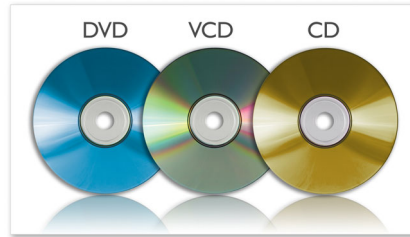

DVD, DVD+/-RW, (S)VCD, CD

The Philips Portable DVD player is compatible with most DVD and CD discs available in the market. DVD, DVD+/-R, DVD+/-RW, (S)VCD, and CD – all of them can play on the DVD player. DVD+/-R is a shorthand term for a DVD drive that can accept both of the common recordable DVD formats. Likewise, DVD+/-RW handles both common rewritable disc types.