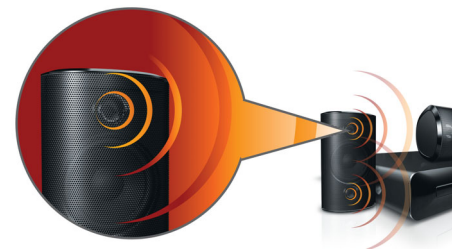

Power speakers with basspipes

Powerful speakers with basspipes for great sound