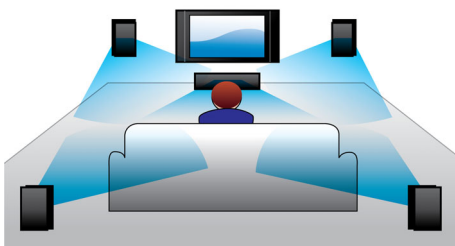

- Compact design that fits anywhere

Connect and enjoy all your entertainment

- Plays DVD, VCD, CD and USB devices
- HDMI 1080p upscales to high definition for sharper pictures

PHILIPS

Highlights

600W RMS power

600W RMS power delivers great sound for movies and music

Dolby Digital and Pro Logic II

A built-in Dolby Digital decoder eliminates the need for an external decoder by processing all six channels of audio information to provide a surround sound experience and an astoundingly natural sense of ambience and dynamic realism. Dolby Pro Logic II provides five channels of surround processing from any stereo source.