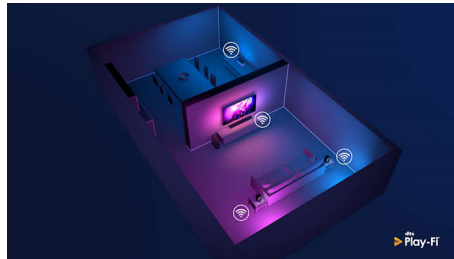

Dolby Atmos

Increase the drama no matter what you watch. This Dolby Atmos-compatible soundbar reproduces depth as well as height, creating virtual three-dimensional surround sound that flows above and around you.

Play-Fi. Multi-room and more

Easy Play-Fi compatibility will make this soundbar the star of your multi-room set-up. You can sync Play-Fi-compatible speakers for multi-room audio, or even create a true surround-sound system—all via the Philips Sound app, or the Play-Fi app.