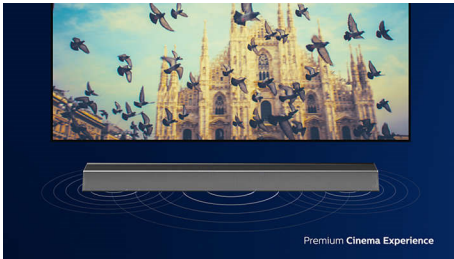

The sound you want for the content you love

- 2.1 channels. 200W RMS. 240W max (10% THD)
- Dolby Atmos. Heighten the excitement
- Smart soundbar. Cinematic sound
- Stadium EQ Mode. You'll feel like you're there

TAB8405/37

Highlights

Cinematic sound

This soundbar brings a new dimension of sound to everything you watch, and every track you love. 2.1 channels make soundtracks richer, effects more thunderous, and dialogue clearer. The wireless subwoofer adds impact to every explosion and every beat.

Dolby Atmos

Increase the drama no matter what you watch. This Dolby Atmos-compatible soundbar reproduces depth as well as height, creating virtual three-dimensional surround sound that flows above and around you.