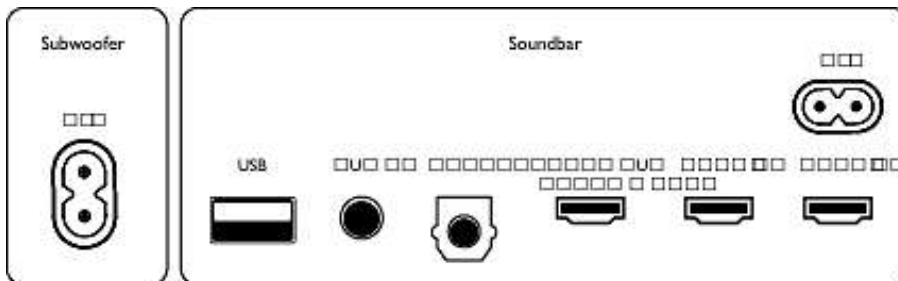

Supported Audio Formats

- HDMI ARC/eARC: Dolby Atmos, Dolby Digital, Dolby Digital plus, Dolby TrueHD, LPCM 2ch,

Dolby MAT

- Play-Fi: AIFF, FLAC, MP3, WAV, MPEG4 AAC, MPEG4 M4A
- Bluetooth: SBC
- HDMI IN1/IN2: Dolby Atmos, Dolby Digital, Dolby Digital plus, Dolby TrueHD, LPCM 2ch, Dolby MAT
- USB: MP3, WAV, FLAC
- Optical: Dolby Digital, LPCM 2ch

Outer Carton

- Number of consumer packagings: 2
- GTIN: 1 08 40063 20186 3

Convenience

- Remote Control
- Night mode: No

Compatibility

- Smartphone/tablet APP control

Power

- Main unit power supply: 100-240V AC, 50/60 Hz
- Subwoofer power supply: 100-240V AC, 50/60 Hz
- Subwoofer standby power: < 0.5 W
- Main unit standby power: < 0.5 W
- Auto standby

Packaging dimensions

- Packaging type: Box
- Type of shelf placement: Laying
- UPC: 8 40063 20186 6

Accessories

- Included accessories: Remote Control, 1 x CR2025 Battery, Power cord, Wall mount bracket, Quick start guide, World Wide Warranty leaflet

Design

- Color: Dark grey
- Wall mountable

Dimensions

- Main Unit (W x H x D): 900 x 57 x 110 mm
- Main Unit Weight: 2.4 kg
- Subwoofer (W x H x D): 122 x 403 x 300 mm
- Subwoofer Weight: 4.8 kg

Issue date 2024-04-13

Version: 4.0.1

UPC: 8 40063 20186 6

© 2024 Koninklijke Philips N.V.
All Rights reserved.

Specifications are subject to change without notice.
Trademarks are the property of Koninklijke Philips N.V.
or their respective owners.

www.philips.com

* Roku TV Ready and the Roku TV Ready logo are trademarks of Roku, Inc.