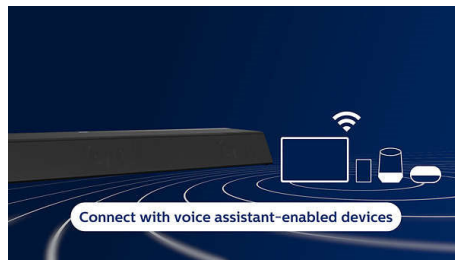

Connect with voice assistants

Ask Alexa-enabled devices, or any speaker that works with the Google Assistant, to play music

through the soundbar. Prefer Siri? This soundbar works with Apple AirPlay 2, so you can ask her too. Turn the music up. Skip tracks. All completely hands-free.