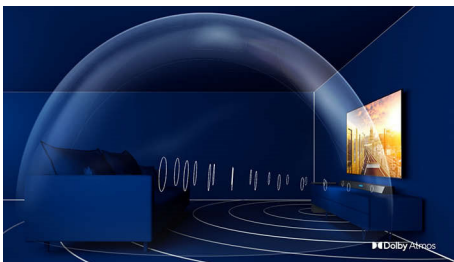

TAB8405/37

Highlights

Cinematic sound

This soundbar brings a new dimension of sound to everything you watch, and every track you love. 2.1 channels make soundtracks richer, effects more thunderous, and dialogue clearer. The wireless subwoofer adds impact to every explosion and every beat.

Dolby Atmos

Increase the drama no matter what you watch. This Dolby Atmos-compatible soundbar reproduces depth as well as height, creating virtual three-dimensional surround sound that flows above and around you.