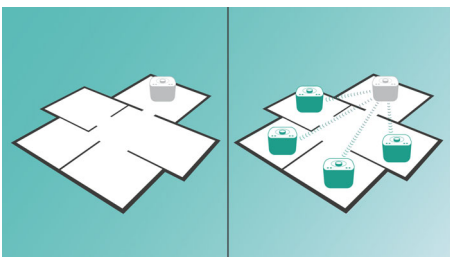

Enrich your sound experience

- 2 x 2.5" drivers with bass port for room-filling sound

Simplicity in use

- Stream all your music via izzylink™
- Wireless music streaming via Bluetooth

PHILIPS

Highlights

Play music in one room

Philips izzy speaker lets you stream all your favorite music from your phone, tablet or computer, no matter which music or radio app you use.

izzylink™

izzylink™ is a wireless technology that uses the IEEE 802.11n standard to enable the link-up of multiple speakers to form a wireless network. The network connects up to five speakers without the need of a router, Wi-Fi password, or any smart device mobile app to set it up. You can add izzy speakers to the network easily to enjoy music playing at the same time in different rooms. Each speaker can still be switched between single mode for individual use or group mode for multiroom music with one tap.

One tap to set up izzylink™

No router, no password, no apps needed for set up. Just long press the "GROUP" button on two

speakers to set up for the first time. Repeat to add a 3rd, 4th, or 5th speaker. Each long press of the "Group" button adds one new speaker at a time. Multiroom music has never been easier. Once complete, the izzylink™ network will be stored even when the speaker is unplugged.