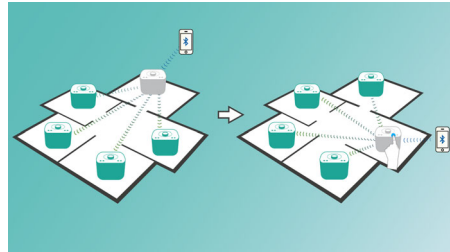

Philips izzy speaker lets you stream all your favorite music from your phone, tablet or computer, no matter which music or radio app you use.

izzylink™

izzylink™ is a wireless technology that uses the IEEE 802.11n standard to enable the link-up of multiple speakers to form a wireless network. The network connects up to five speakers without the need of a router, Wi-Fi password, or any smart device mobile app to set it up. You can add izzy speakers to the network easily to enjoy music playing at the same time in different rooms. Each speaker can still be switched between single mode for individual use or group mode for multiroom music with one tap.

One tap to set up izzylink™

No router, no password, no apps needed for set up. Just long press the "GROUP" button on two

speakers to set up for the first time. Repeat to add a 3rd, 4th, or 5th speaker. Each long press of the "Group" button adds one new speaker at a time. Multiroom music has never been easier. Once complete, the izzylink™ network will be stored even when the speaker is unplugged.

Switch the lead speaker easily

In each izzylink™ group, any individual speaker can be the master, streaming music to the others. When you want to take the lead to share your own music, press the Bluetooth button on the speaker in your room and share that music from your device instantly. Other speakers in the same izzylink™ group will play the same music in sync at the same time. Sharing music with each other is just that easy.