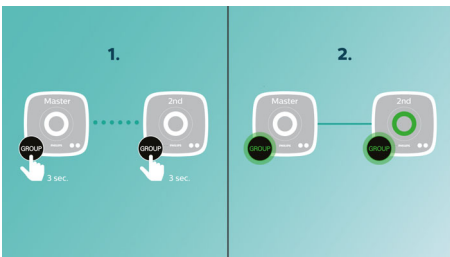

One tap to set up izzylink™

No router, no password, no apps needed for set up. Just long press the "GROUP" button on two

speakers to set up for the first time. Repeat to add a 3rd, 4th, or 5th speaker. Each long press of the "Group" button adds one new speaker at a time. Multiroom music has never been easier. Once complete, the izzylink™ network will be stored even when the speaker is unplugged.