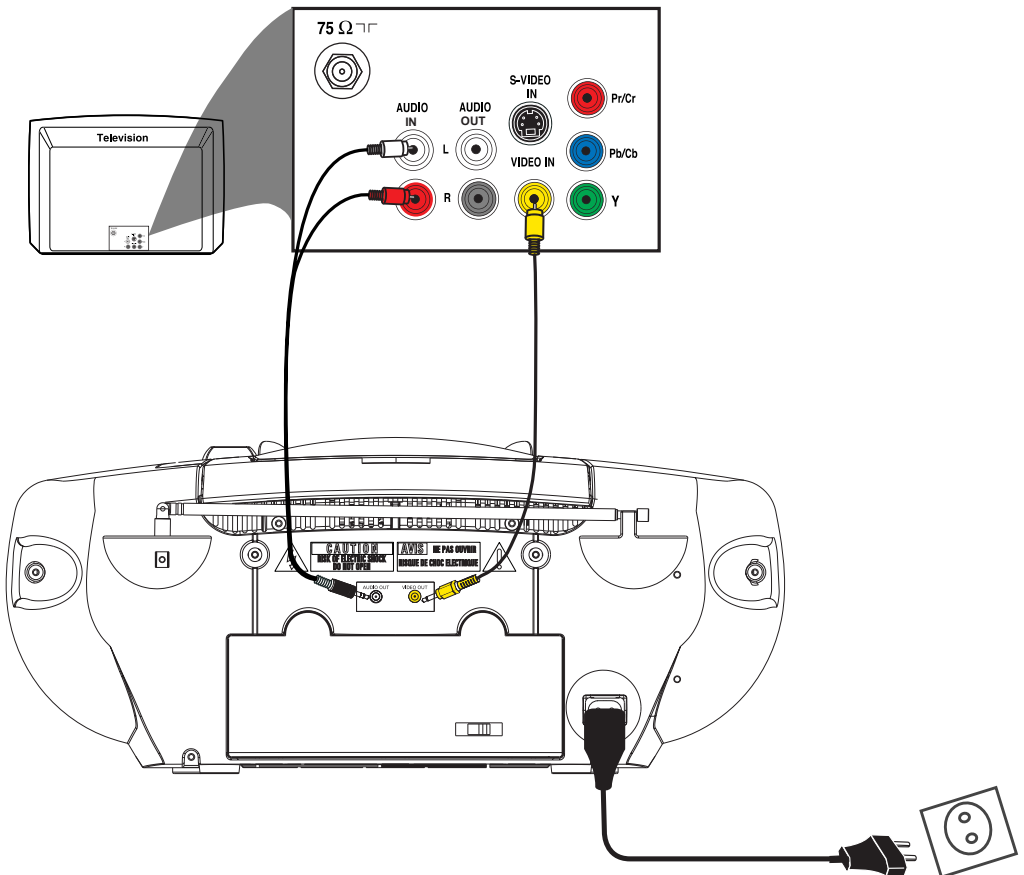

PHILIPS

AZ5738

Use this simple and quick way to watch your favourite DVD movie and enjoy your Home Cinema experience!

Register your product and get support at www.philips.com/welcome

Make sure your DVD system and TV are connected as shown!

Detailed playback features and additional functions are described in the accompanying user manual