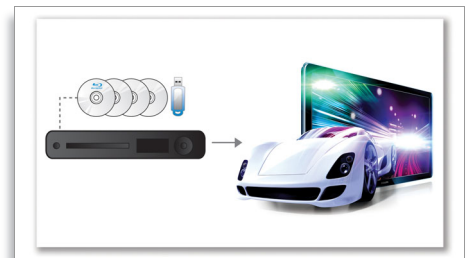

Plays it all

Play virtually any disc and any media format you want - whether they are 3D Blu-ray Discs, DVDs, VCDs, CDs or USB devices. Experience the unbeatable convenience of great playability, and the luxury of sharing media files on your TV or home theatre system.