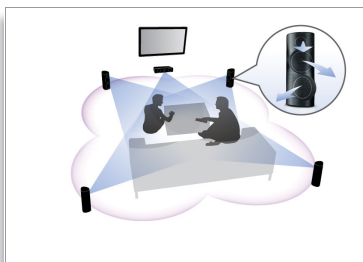

Designed to enhance your living space

- Sleek high gloss finishing with unique touch controls

Connect and enjoy all your entertainment

- Full HD 3D Blu-ray for a truly immersive 3D movie experience
- Plays 3D Blu-ray Discs, DVDs, VCDs, CDs and USB devices
- Wireless rear audio ready for fewer wires across your room

PHILIPS
sense and simplicity

Highlights

Full HD 3D Blu-ray

Be enthralled by 3D movies in your own living room on a Full HD 3D TV. Active 3D uses the latest generation of fast switching displays for real life depth and realism in full 1080 x 1920 HD resolution. By watching these images through special glasses with right and left lenses that are timed to open and close in synchrony with alternating images, the full HD 3D viewing experience is created. Premium 3D movie releases on Blu-ray offer a wide, high quality selection of content. Blu-ray also delivers uncompressed surround sound for an unbelievably real audio experience.

3D Angled speakers

3D Angled Speakers feature angled drivers to deliver sound not only towards the front but also to the sides, creating a wider sweet spot so you can enjoy more immersive and cinematic surround sound.