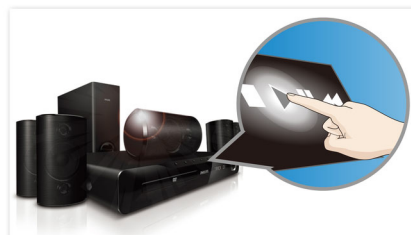

Sleek high gloss finishing

Sleek high gloss finishing with unique touch controls