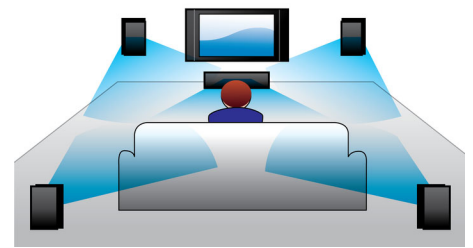

Dolby TrueHD and DTS-HD

Dolby TrueHD and DTS-HD Master Audio Essential deliver the finest sound from your Blu-ray Discs. Audio reproduced is virtually indistinguishable from the studio master, so you hear what the creators intended for you to hear. Dolby TrueHD and DTS-HD Master Audio Essential complete your high definition entertainment experience.