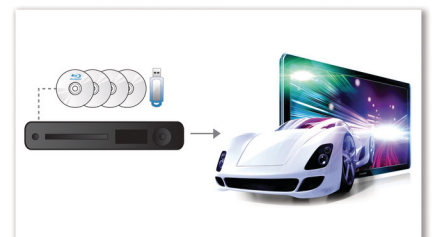

Plays it all

Play virtually any disc and any media format you want - whether they be 3D Blu-ray Discs, DVDs, VCDs, CDs or USB devices. Experience the unbeatable convenience of great playability, and the luxury of sharing media files on your TV or home theater system.