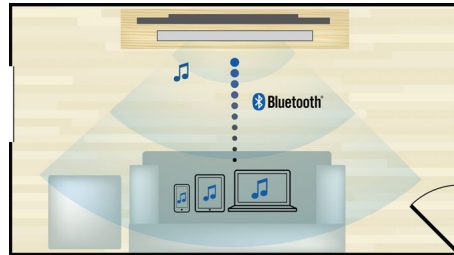

PHILIPS

Highlights

Crystal Clear Sound

Crystal Clear Sound for super clarity and realism

1000W RMS power

1000W RMS power delivers great sound for movies and music

Full HD 3D Blu-ray

Be enthralled by 3D movies in your own living room on a Full HD 3D TV. Active 3D uses the latest generation of fast switching displays for real life depth and realism in full 1080x1920 HD resolution. By watching these images through special glasses with right and left lenses that are timed to open and close in synchrony with alternating images, the full HD 3D viewing experience is created in your home cinema. Premium 3D movie releases on Blu-ray offer a wide, high quality selection of

content. Blu-ray also delivers uncompressed surround sound for an unbelievably real audio experience.

Built-in WiFi

Thanks to built-in WiFi, by simply connecting your home theater directly to your home network, you can experience a rich selection of popular online services. You can enjoy some of the best websites offering movies, pictures, infotainment and other online contents tailored to fit your TV screen.

Bluetooth wireless streaming

Bluetooth wireless music streaming from your music devices

Karaoke for endless singing

Karaoke for endless singing entertainment at home

Miracast™

Miracast™ is a peer-to-peer wireless screencasting standard formed via Wi-Fi Direct connections. Simplified user interface likes screen-mirroring the portable device screen to bigger screen via Miracast™ certified device, no limit by pre-build codec for decoding.