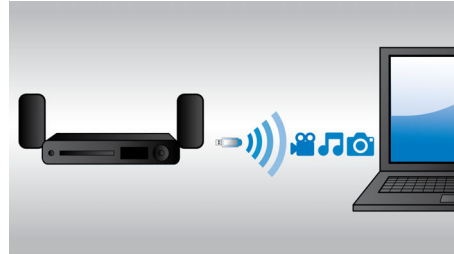

Designed to enhance your cinema at home

- Unleash your Miracast™- certified device content on your TV
- One-Touch with NFC-enabled smartphones for Bluetooth pairing
- Wireless rear speakers for fewer wires across your room
- Touch panel for intuitive playback and volume control

PHILIPS

Highlights

Crystal Clear Sound

Crystal Clear Sound for super clarity and realism

1000W RMS power

1000W RMS power delivers great sound for movies and music

Full HD 3D Blu-ray

Be enthralled by 3D movies in your own living room on a Full HD 3D TV. Active 3D uses the latest generation of fast switching displays for real life depth and realism in full 1080x1920 HD resolution. By watching these images through special glasses with right and left lenses that are timed to open and close in synchrony with alternating images, the full HD 3D viewing experience is created in your home cinema. Premium 3D movie releases on Blu-ray offer a wide, high quality selection of

content. Blu-ray also delivers uncompressed surround sound for an unbelievably real audio experience.

Built-in WiFi

Thanks to built-in WiFi, by simply connecting your home theater directly to your home network, you can experience a rich selection of popular online services. You can enjoy some of the best websites offering movies, pictures, infotainment and other online contents tailored to fit your TV screen.

Bluetooth wireless streaming

Bluetooth wireless music streaming from your music devices

Karaoke for endless singing

Karaoke for endless singing entertainment at home

Miracast™

Miracast™ is a peer-to-peer wireless screencasting standard formed via Wi-Fi Direct connections. Simplified user interface likes screen-mirroring the portable device screen to bigger screen via Miracast™ certified device, no limit by pre-build codec for decoding.