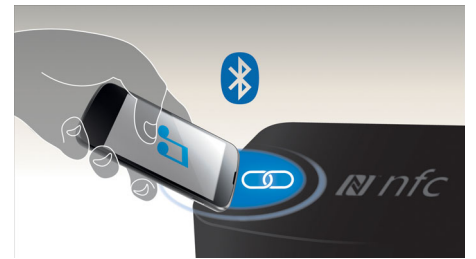

content. Blu-ray also delivers uncompressed surround sound for an unbelievably real audio experience.

Built-in WiFi

Thanks to built-in WiFi, by simply connecting your home theater directly to your home network, you can experience a rich selection of popular online services. You can enjoy some of the best websites offering movies, pictures, infotainment and other online contents tailored to fit your TV screen.

Bluetooth wireless streaming

Bluetooth wireless music streaming from your music devices

Karaoke for endless singing

Karaoke for endless singing entertainment at home

Miracast™

Miracast™ is a peer-to-peer wireless screencasting standard formed via Wi-Fi Direct connections. Simplified user interface likes screen-mirroring the portable device screen to bigger screen via Miracast™ certified device, no limit by pre-build codec for decoding.

NFC technology

Pair Bluetooth devices easily with one-touch NFC (Near Field Communications) technology. Just tap the NFC enabled smartphone or tablet on the NFC area of a speaker to turn the speaker on, start Bluetooth pairing, and begin streaming music.