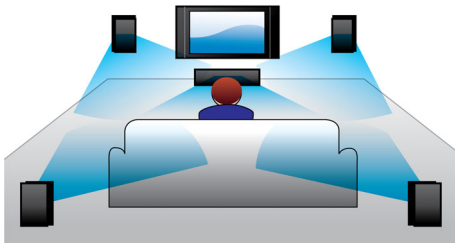

Dolby TrueHD and DTS-HD

Dolby TrueHD and DTS-HD Master Audio Essential deliver the finest sound from your Blu-ray Discs. Audio reproduced is virtually indistinguishable from the studio master, so

you hear what the creators intended for you to hear. Dolby TrueHD and DTS-HD Master Audio Essential complete your high definition entertainment experience.