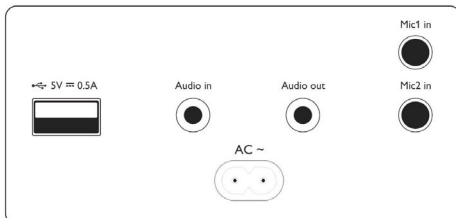

Connectivity

- Bluetooth version: 5.0
- Bluetooth profiles: Music streaming (A2DP), Playback/volume control: AVRCP
- Bluetooth range: Line of sight, 30m or 100ft
- USB: Type-A (playback, reading, service)
- Audio in: 1x 3.5mm
- Mic in: 2x (6.3mm w/ vol control)
- Audio out: 1x 3.5mm
- DLNA Standard: No
- Multiple speaker connection
- Multiple speaker scenario: Stereo, Broadcasting
- Multiple speaker technology: TWS, Wireless PartyLink
- Smart Home: None

Supported Audio Formats

- Bluetooth: SBC
- USB: MP3

Convenience

- Karaoke: MIC volume, echo control, vocal fader, voice changer
- Buttons and controls: Power on/off, Play/Pause, Volume up, Volume down, Lighting switch, Dynamic Bass Boost (DBB)
- Light Effect: Yes, speaker light effect, strobe light
- Display screen: No

Compatibility

- Smartphone/tablet APP control: No

Power

- Battery Capacity: 2200 mAh, 11.1 V
- Power supply: 100-240VAC, 50/60Hz
- Standby power consumption: ≤ 0.5 W
- Battery Type: Lithium-ion (built-in)
- Battery life time: 12 hour(s)
- Charging time: 3 hour(s)
- Power bank: No

Packaging dimensions

- EAN: 48 95229 13052 4

Product dimensions

- Height: 30.6 cm
- Width: 30 cm
- Depth: 30 cm
- Weight: 5.94 kg

Accessories

- Included accessories: AC Power Cord, Quick start guide, Warranty certificate, Safety warranty sheet

Issue date 2024-03-08

Version: 2.2.1

EAN: 48 95229 13052 4

© 2024 Koninklijke Philips N.V.
All Rights reserved.

Specifications are subject to change without notice.
Trademarks are the property of Koninklijke Philips N.V.
or their respective owners.

www.philips.com