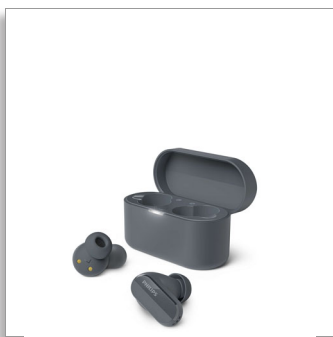

### Natural sound

Noise Canceling  
Clearer calls on the go  
Bluetooth LE Audio

TAT3508BK