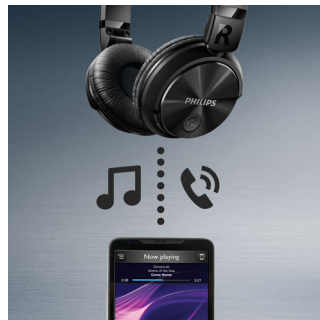

## Wireless music and calls

Simply pair your smart device with your headphones using Bluetooth and enjoy the freedom and pleasure of crystal clear music and phone calls – without the hassle of wires.

SHB3060BK/00