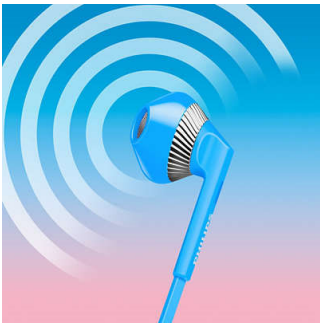

Revel in quality sound

- 14.2mm speaker drivers for powerful sound and rich bass
- Powerful magnets enhance bass performance

PHILIPS

Bluetooth Headset
14.2mm drivers/ open-back Earbud, Flat cable

Highlights

Flex-grip cable relief

Using a rubberized Flex-grip cable relief between the headphones and the cable, the connection is protected from damage through repeated bending extending its life.

Geometric comfort fit

A design based on ear geometry creates a comfortable, snug fit for everyone.

Large speaker drivers

Quality 14.2mm speaker drivers with a bass vent design on the earphones for rich bass.

Powerful magnets

Powerful magnets enhance bass performance

Flat cable ensures that your cord stays smooth and tangle free - always.

Wireless music and calls

Enjoy the freedom of listening to music and phone calls - without the hassle of a cable. Change tracks, volume control, and answer calls with an easy to use remote control.