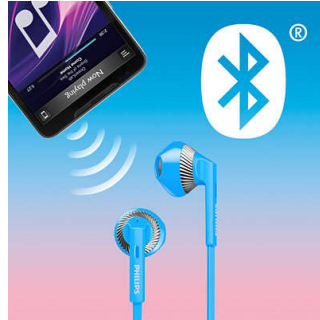

Flex-grip cable relief

Using a rubberized Flex-grip cable relief between the headphones and the cable, the connection is protected from damage through repeated bending extending its life.

Geometric comfort fit

A design based on ear geometry creates a comfortable, snug fit for everyone.

Large speaker drivers

Quality 14.2mm speaker drivers with a bass vent design on the earphones for rich bass.

Powerful magnets

Powerful magnets enhance bass performance

Supports Bluetooth version 4.1

Pair your smart device with your headphones using Bluetooth and enjoy the freedom of crystal clear music and phone calls - without the hassle of cables.

Tangle-free flat cable

Flat cable ensures that your cord stays smooth and tangle free - always.

Wireless music and calls

Enjoy the freedom of listening to music and phone calls - without the hassle of a cable. Change tracks, volume control, and answer calls with an easy to use remote control.