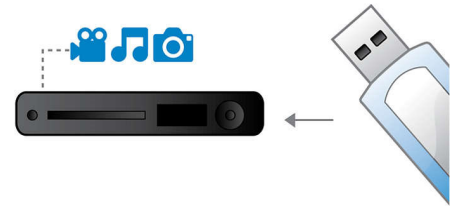

Plays it all

Play virtually any disc you want - whether they be CDs, (S)VCDs, DVDs, DVD+R, DVD-R,

DVD+RW or DVD-RW. Experience unbeatable flexibility and the convenience of playing all your discs on one device.

Screen Fit

Whatever you're watching, and on any TV, Screen Fit ensures that the picture fills the whole screen. Annoying black bars on the top and bottom are eliminated, without any tedious manual adjustments to make. Simply press the Screen Fit button, choose the format and enjoy your movie in full-screen

USB Media Link

The Universal Serial Bus or USB is a protocol standard that is conveniently used to link PCs, peripherals and consumer electronic equipment. With USB Media Link, all you have to do is plug in your USB device, select the movie, music or photo and play away.