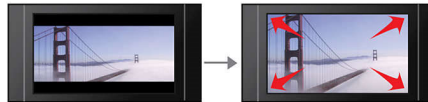

Connect and enjoy multiple sources

- USB Media Link for media playback from USB flash drives

PHILIPS

Highlights

12-bit/108MHz video processing

12-bit Video DAC is a superior Digital-to-Analogue-Converter that preserves every detail of the authentic picture quality. It shows subtle shades and smoother graduation of colors, resulting in a more vibrant and natural picture. The limitation of the usual 10bit DAC become in particular apparent while using large screens and projectors.

Screen Fit

Whatever you're watching, and on any TV, Screen Fit ensures that the picture fills the whole screen. Annoying black bars on the top and bottom are eliminated, without any tedious manual adjustments to make. Simply press the Screen Fit button, choose the format and enjoy your movie in full-screen