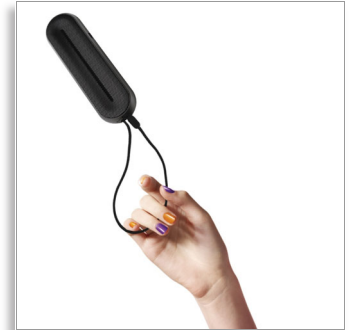

Philips
MP3 portable speaker

Universal 3.5mm
Black

SBA1600BLK

Stereo sound on the go

from a fun, pocket-sized speaker

Move with your music! Enjoy stereo sound wherever you go on a travel speaker with exceptional battery life. Secure the line-in cable to use as a lanyard for easy portability. Inside, a digital amplifier eliminates mobile-phone interference.

Enjoy your music in stereo

- Class 'D' digital amplifier for quality sound performance
- Lightweight, portable design for music enjoyment anytime
- Mobile phone shielding technology for static-free sound
- Universal: works via your device's 3.5mm headphone jack

Take your music with you

- 40 hours of continuous play for worry-free enjoyment
- Battery powered for portability
- Line-in cable becomes a lanyard for easy portability

PHILIPS

MP3 portable speaker
Universal 3.5mm Black

Lightweight, portable design

The durable, lightweight material and design mean you can carry the speakers with you wherever you go.

Line-in doubles as lanyard

These speakers are ready to go! When it's time to take your music on the go, reconnect the line-in cable and secure it in place to use as a convenient lanyard.