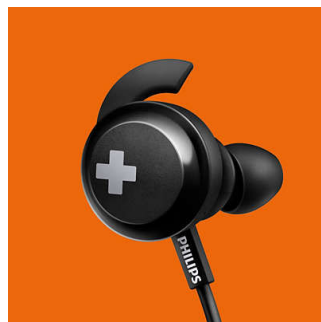

Big, bold bass

This is big, powerful bass that lets you really feel the beat. Don't let the sleek design fool you – specially tuned drivers and bass vents produce ultra-low end frequencies to create a unique BASS+ sound signature.

Bluetooth

Easily pair your headphones with any Bluetooth device for wireless music.

Secure wing tips

The wing tips provide a little extra push for a better, more secure fit that never falls out.

USB charging cable