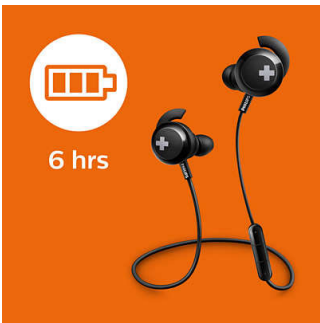

6-hour playtime

With 6 hours of playtime, you'll have enough power to keep your music going all day.

Hands-free calls

An easy-to-use remote control allows you to play or pause tracks and answer calls with a simple push of a button.