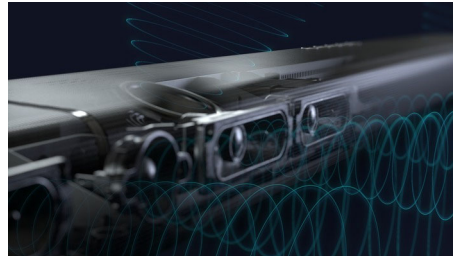

Dolby Atmos and Dolby Surround

Get the full Dolby Atmos experience from this soundbar's up-firing speakers. Your favorite movies and shows will sound breathtakingly realistic as sound flows above and around you. If you're watching non-Atmos content, the soundbar switches to Dolby Surround.