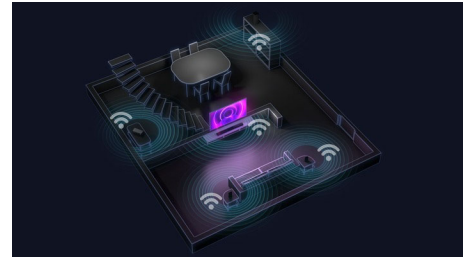

Play-Fi. Multi-room and more

DTS Play-Fi compatibility makes this premium Fidelio soundbar a powerful component in a multi-room audio setup. You can easily sync and group Play-Fi-compatible speakers, and stream playlists to every room in high-quality audio without dropping a beat.

All your favorite sources

For music, Spotify Connect lets you stream Spotify's best-quality signal over Wi-Fi. You can also stream hi-res playlists from your mobile device via Apple AirPlay 2 or Bluetooth. For movies and gaming, 4K pass-through lets you connect 4K HDR video sources with no loss of resolution.