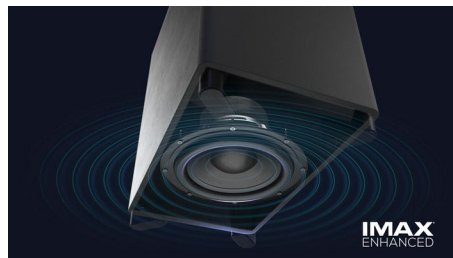

IMAX Enhanced

This powerful soundbar is certified IMAX Enhanced, which means it's capable of delivering an audio experience that truly takes you to another world. The 240 W subwoofer looks great freestanding, and the soundbar itself has a low profile for simple placement.

B97/98