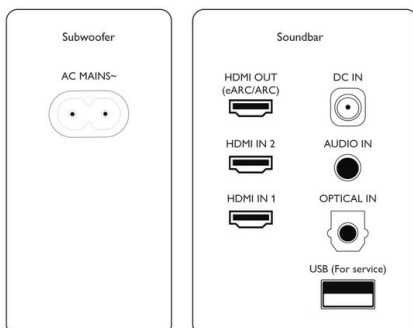

Video

- Video Enhancement: 4K Video Pass-through, Dolby Vision, HDR10, HDR10+, HLG
- 3D pass-through

Supported Audio Formats

- HDMI IN1/IN2: Dolby Atmos, Dolby Digital, Dolby Digital plus, Dolby TrueHD, Dolby Digital EX, DTS, DTS 96/24, DTS Digital Surround (5.1-ch), DTS:X, DTS-ES, DTS-HD High Resolution Audio, DTS-HD Master Audio
- HDMI ARC/eARC: Dolby Atmos, Dolby Digital, Dolby Digital EX, Dolby Digital plus, Dolby TrueHD, DTS, DTS 96/24, DTS Digital Surround (5.1-ch), DTS:X, DTS-ES, DTS-HD High Resolution Audio, DTS-HD Master Audio
- Optical: Dolby Digital, LPCM 2ch
- Bluetooth: SBC
- Play-Fi: AIFF, FLAC, MP3, WAV, MPEG4 AAC, MPEG4 M4A

Compatibility

- Smartphone/tablet APP control

Convenience

- Night mode: No
- Remote Control

Design

- Color: Black
- Wall mountable

Power

- Main unit power supply: 100-240V AC, 50/60 Hz
- Main unit standby power: < 0.5 W
- Subwoofer Power supply: 220-240V AC, 50/60Hz
- Subwoofer standby power: < 0.5 W
- Auto standby

Accessories

- Included accessories: Remote Control (with battery), Power cord, Quick start guide, World Wide Warranty leaflet

Dimensions

- Main Unit (W x H x D): 1312 x 55.6 x 120 mm
- Main Unit Weight: 5.97 kg
- Satellite Speaker (W x H x D): 183 x 55.6 x 120 mm
- Satellite Speaker Weight: 0.786 kg
- Subwoofer (W x H x D): 230 x 400 x 407 mm
- Subwoofer Weight: 9.6 kg

Issue date 2022-11-02

Version: 11.2.3

12 NC: 8670 001 73248
EAN: 48 95229 11636 8

© 2022 Koninklijke Philips N.V.
All Rights reserved.

Specifications are subject to change without notice.
Trademarks are the property of Koninklijke Philips N.V.
or their respective owners.

www.philips.com