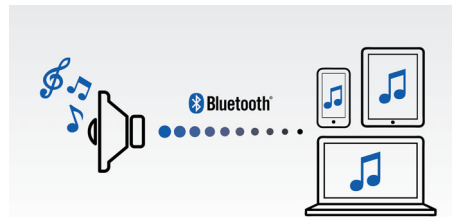

www.philips.com

BT3000B/12

Highlights

Bass Reflex Speaker System

Bass Reflex Speaker System delivers a deep bass experience from a compact loudspeaker box system. It differs from a conventional loudspeaker box system in the addition of a bass pipe that is acoustically aligned to the woofer to optimize the low frequency roll-off of the system. The result is deeper controlled bass and lower distortion. The system works by resonating the air mass in the bass pipe to vibrate like a conventional woofer. Combined with the response of the woofer, the system extends the overall low frequency sounds to create a whole new dimension of deep bass.

Wireless music streaming

Bluetooth is a short range wireless communication technology that is both robust and energy-efficient. The technology allows easy wireless connection to iPod/iPhone/iPad or other Bluetooth devices, such as smartphones, tablets or even laptops. So you can enjoy your favorite music, sound from video or game wireless on this speaker easily.