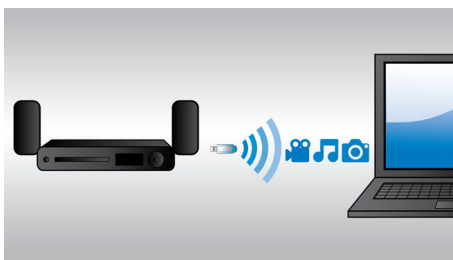

Simply enjoy all your entertainment

- Full HD 3D Blu-ray for a truly immersive 3D movie experience
- Built-in WiFi to enjoy your connected media wirelessly
- Bluetooth wireless music streaming from your music devices
- RMVB video playback
- Karaoke for endless singing entertainment at home

PHILIPS

Highlights

Crystal Clear Sound

Crystal Clear Sound for super clarity and realism

1000W RMS power

1000W RMS power delivers great sound for movies and music

Full HD 3D Blu-ray

Be enthralled by 3D movies in your own living room on a Full HD 3D TV. Active 3D uses the latest generation of fast switching displays for real life depth and realism in full 1080x1920 HD resolution. By watching these images through special glasses with right and left lenses that are timed to open and close in synchrony with alternating images, the full HD 3D viewing experience is created in your home cinema. Premium 3D movie releases on Blu-ray offer a wide, high quality selection of content. Blu-ray also delivers uncompressed surround sound for an unbelievably real audio experience.

Built-in WiFi

Thanks to built-in WiFi, by simply connecting your home theater directly to your home network, you can experience a rich selection

of popular online services. You can enjoy some of the best websites offering movies, pictures, infotainment and other online contents tailored to fit your TV screen.