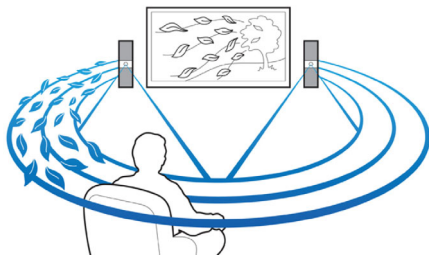

Highlights

Crystal Clear Sound

Crystal Clear Sound for super clarity and realism

1000W RMS power

1000W RMS power delivers great sound for movies and music

Full HD 3D Blu-ray

Be enthralled by 3D movies in your own living room on a Full HD 3D TV. Active 3D uses the latest generation of fast switching displays for real life depth and realism in full 1080x1920 HD resolution. By watching these images through special glasses with right and left lenses that are timed to open and close in synchrony with alternating images, the full HD 3D viewing experience is created in your home cinema. Premium 3D movie releases on Blu-ray offer a wide, high quality selection of content. Blu-ray also delivers uncompressed surround sound for an unbelievably real audio experience.