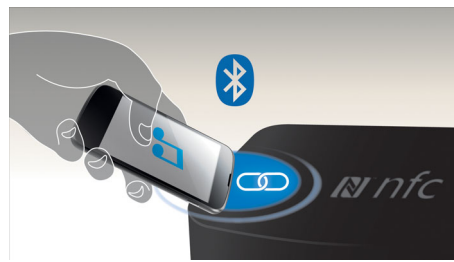

Built-in WiFi

Thanks to built-in WiFi, by simply connecting your home theater directly to your home network, you can experience a rich selection

of popular online services. You can enjoy some of the best websites offering movies, pictures, infotainment and other online contents tailored to fit your TV screen.

Dolby TrueHD and DTS-HD

Dolby TrueHD and DTS-HD Master Audio Essential deliver the finest sound from your Blu-ray Discs. Audio reproduced is virtually indistinguishable from the studio master, so you hear what the creators intended for you to hear. Dolby TrueHD and DTS-HD Master Audio Essential complete your high definition entertainment experience.

Miracast™

Miracast™ is a peer-to-peer wireless screencasting standard formed via Wi-Fi Direct connections. Simplified user interface likes screen-mirroring the portable device screen to bigger screen via Miracast™ certified device, no limit by pre-build codec for decoding.

NFC technology

Pair Bluetooth devices easily with one-touch NFC (Near Field Communications) technology. Just tap the NFC enabled

smartphone or tablet on the NFC area of a speaker to turn the speaker on, start Bluetooth pairing, and begin streaming music.