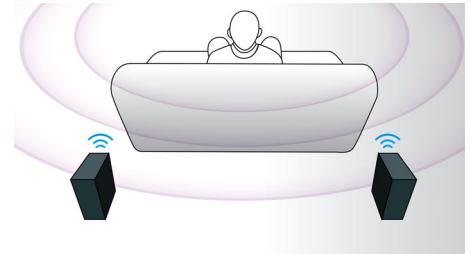

Wireless rear speakers

Wireless rear speakers give you scalability and mobility in speaker placement. Developed using interference-free technology, wireless speakers provide full surround sound without unsightly wire connections. **The wireless connection is between the main unit and the rear speakers only. Rear speakers are both connected to wireless receiver modules.