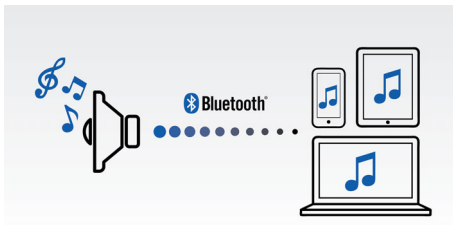

PHILIPS

docking speaker with Bluetooth®
Bluetooth® with Lightning connector, for iPod/iPhone/iPad, 30W, rechargeable battery

DS8400/10

Highlights

Play and charge via Lightning

Enjoy your favorite music while charging your iPod/iPhone/iPad via the new Lightning connector! Just dock it directly on the speaker to play your hand-picked tunes in superb sound. It also charges your device quickly while playing, so you don't have to worry about the battery running out.

Wireless music streaming

Bluetooth is a short range wireless communication technology that is both robust and energy-efficient. The technology allows easy wireless connection to iPod/iPhone/iPad or other Bluetooth devices, such as smartphones, tablets or even laptops. So you can enjoy your favorite music, sound from video or game wireless on this speaker easily.