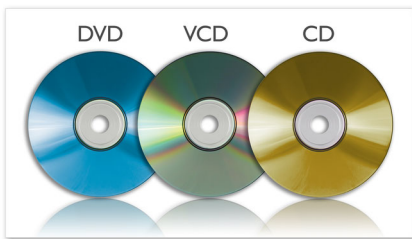

PHILIPS

Highlights

18cm/7" swivel color LCD panel

7" swivel color LCD panel for improved viewing flexibility

DVD, DVD+/-RW, (S)VCD, CD

The Philips Portable DVD player is compatible with most DVD and CD discs available in the market. DVD, DVD+/-R, DVD+/-RW, (S)VCD, and CD – all of them can play on the DVD player. DVD+/-R is a shorthand term for a DVD drive that can accept both of the common recordable DVD formats. Likewise,

DVD+/-RW handles both common rewritable disc types.

MP3-CD, CD and CD-RW playback

MP3 is a revolutionary compression technology by which large digital music files can be made up to 10 times smaller without radically degrading their audio quality. A single CD can store up to 10 hours of music.