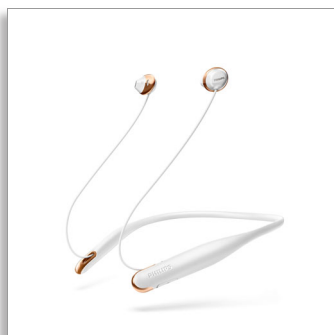

Philips
Wireless Bluetooth®
headphones

12.2mm drivers/ open-back
In-ear

SHB4205WT

Ultra light. Big sound.

Gravity defying headphones

Welcome to weightless freedom. Free from wires that hold you down. Philips Flite Hyprlite Wireless neckband headphones are so slim and light that you barely feel them in your ears.

Featherlight comfort

- Ergonomic earbuds for a natural fit
- Lightweight and slim neckband style for wearing stability
- Bluetooth version 4.1 and HSP/HFP/A2DP/AVRCP Support
- Rechargeable battery offers up to 7 hours of playtime

PHILIPS

Wireless Bluetooth® headphones
12.2mm drivers/ open-back In-ear

SHB4205WT/00

Highlights

Metallic finish

Iconic design with fresh, modern high-gloss accents.

Clear sound

High-power 12.2 mm drivers are tuned to reproduce clear, crisp sound.

Lightweight neckband

Super slim neckband is designed to fit everyone. So light you'll forget you're wearing them.

Handsfree calls

The easy-to-use remote control allows you to play/pause tracks and answer calls with a simple push of a button.