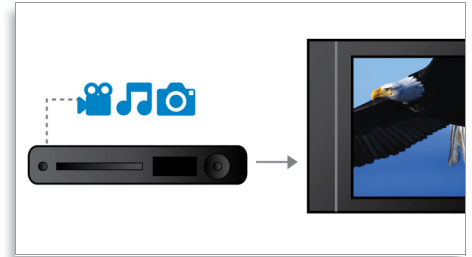

Plays it all

Play virtually any media format you want - whether it is DivX, MP3, WMA or JPEG. Experience the unbeatable convenience of great playability and the luxury of sharing media files on your TV or home theatre system - in the comfort of your living room.