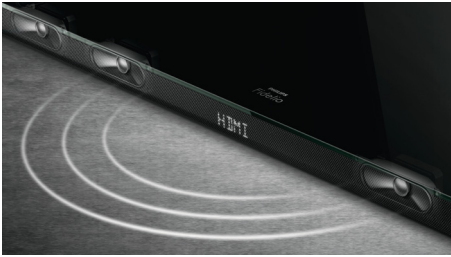

Highlights

Centre-channel speakers

Dedicated centre-channel speakers for superior voice clarity