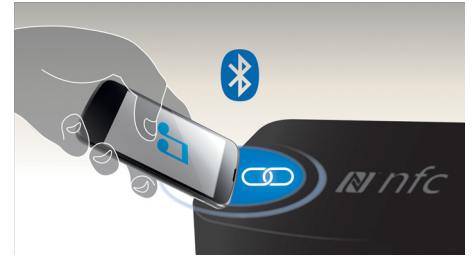

reddot award 2015
winner

PHILIPS
Fidelio

Highlights

Centre-channel speakers

Dedicated centre-channel speakers for superior voice clarity

Bluetooth® (aptX® and AAC)

Bluetooth® (aptX® and AAC) for wireless music streaming

NFC technology

Pair Bluetooth devices easily with one-touch NFC (Near Field Communications) technology. Just tap the NFC-enabled smartphone or tablet on the NFC area of a speaker to turn the speaker on, start Bluetooth pairing and begin streaming music.

Side-firing speakers

Side-firing speakers for wide surround sound

Dolby Digital and DTS

Go digital and get the most out of your music and movies. Even stereo music sounds great because Dolby Digital and DTS Digital Surround enhance digital music and videos, pumping it up so you get truly immersive surround sound out of your home cinema speaker.