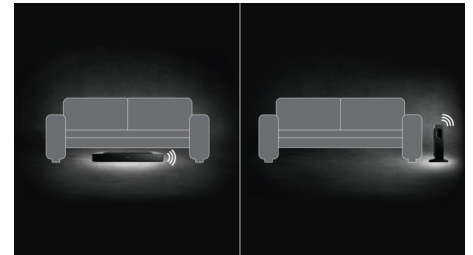

- Premium design with elegant glass top for perfect home fit
- Minimalistic chic design to suit a modern decor
- Slim wireless subwoofer for vertical and horizontal placement

Connect and enjoy all your entertainment

NFC technology

Pair Bluetooth devices easily with one-touch NFC (Near Field Communications) technology. Just tap the NFC-enabled smartphone or tablet on the NFC area of a speaker to turn the speaker on, start Bluetooth pairing and begin streaming music.

Side-firing speakers

Side-firing speakers for wide surround sound

Dolby Digital and DTS

Go digital and get the most out of your music and movies. Even stereo music sounds great because Dolby Digital and DTS Digital Surround enhance digital music and videos, pumping it up so you get truly immersive surround sound out of your home cinema speaker.

Slim wireless subwoofer

Slim wireless subwoofer for vertical and horizontal placement

Specifications

Sound

- Sound Enhancement: Treble and Bass Control, Virtual Surround Sound, Audio sync, Auto Volume Leveller, Movie, Music, Night Mode, Voice
- Sound System: DTS Digital Surround, Dolby Digital
- Subwoofer output power: 200 W
- Speaker output power: 6 x 20 W
- Total Power RMS @ 10% THD: 320 W