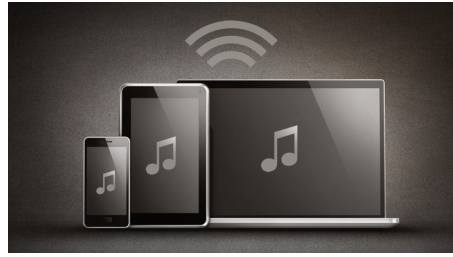

- Premium design with elegant glass top for perfect home fit
- Minimalistic chic design to suit a modern decor
- Slim wireless subwoofer for vertical and horizontal placement

Connect and enjoy all your entertainment

reddot award 2015
winner

PHILIPS
Fidelio

Highlights

Centre-channel speakers

Dedicated centre-channel speakers for superior voice clarity

Bluetooth® (aptX® and AAC)

Bluetooth® (aptX® and AAC) for wireless music streaming

NFC technology

Pair Bluetooth devices easily with one-touch NFC (Near Field Communications) technology. Just tap the NFC-enabled smartphone or tablet on the NFC area of a speaker to turn the speaker on, start Bluetooth pairing and begin streaming music.

Side-firing speakers

Side-firing speakers for wide surround sound

Dolby Digital and DTS

Go digital and get the most out of your music and movies. Even stereo music sounds great because Dolby Digital and DTS Digital Surround enhance digital music and videos, pumping it up so you get truly immersive surround sound out of your home cinema speaker.