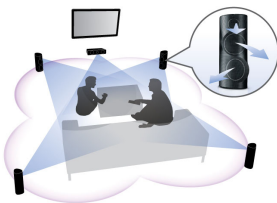

Designed to enhance your living space

- Sleek high gloss finishing with unique touch controls

Connect and enjoy all your entertainment

- Full HD 3D Blu-ray for a truly immersive 3D movie experience
- Plays 3D Blu-ray Discs, DVDs, VCDs, CDs and USB devices
- Wireless rear audio ready for fewer wires across your room

PHILIPS

Highlights

Full HD 3D Blu-ray

Be enthralled by 3D movies in your own living room on a Full HD 3D TV. Active 3D uses the latest generation of fast switching displays for real life depth and realism in full 1080x1920 HD resolution. By watching these images through special glasses with right and left lenses that are timed to open and close in synchrony with alternating images, the full HD 3D viewing experience is created in your home cinema. Premium 3D movie releases on Blu-ray offer a wide, high quality selection of content. Blu-ray also delivers uncompressed surround sound for an unbelievably real audio experience.

3D Angled speakers

3D Angled Speakers feature angled drivers to deliver sound not only towards the front but also to the sides, creating a wider sweet spot so you can enjoy more immersive and cinematic surround sound.