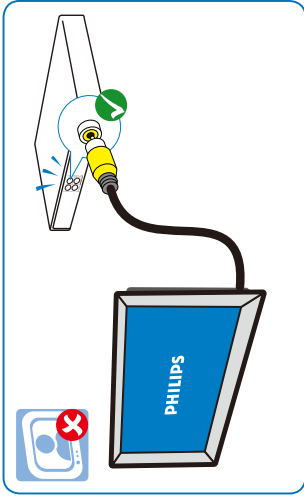

4

警告

- 小心过热！切勿将DVD播放机安装在封闭空间内。始终在DVD播放机周围留出至少4英寸的空间以便通风。确保窗帘或其它物体不会阻挡DVD播放机上的通风槽。
- 切勿将DVD播放机、遥控器或电池放在明火或其它热源（包括直射的阳光）附近。
- 仅在室内使用此DVD播放机。让此DVD播放机远离水、湿气和盛有液体的物体。
- 切勿将此DVD播放机放在其它电子设备上面。
- 雷电天气期间，请远离此DVD播放机。
- 将电源插头或设备耦合器用作断电设备时，该断电设备应以随时使用。
- 该设备打开时，存在可见及不可见的激光辐射。避免直射激光。

Warning

- Risk of overheating! Never install the DVD player in a confined space. Always leave a space of at least four inches around the DVD player for ventilation. Ensure the curtains or other objects never cover the ventilation slots on the DVD player.
- Never place the DVD player, remote control or batteries near naked flames or other heat sources, including direct sunlight.
- Only use this DVD player indoors. Keep this DVD player away from water, moisture and liquid-filled objects.
- Never place this DVD player on other electrical equipment.
- Keep away from this DVD player during lightning storms.
- Where the mains plug or an appliance coupler is used as the disconnect device, the disconnect device shall remain readily operable.
- Visible and invisible laser radiation when open. Avoid exposure to beam.