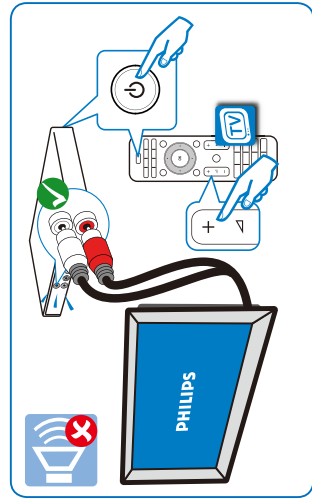

4

警告

- 小心过热！切勿将DVD播放机安装在封闭空间内。始终在DVD播放机周围留出至少4英寸的空间以便通风。确保窗帘或其它物体不会阻挡DVD播放机上的通风槽。
- 切勿将DVD播放机、遥控器或电池放在明火或其它热源（包括直射的阳光）附近。
- 仅在室内使用此DVD播放机。让此DVD播放机远离水、湿气和盛有液体的物体。
- 切勿将此DVD播放机放在其它电子设备上面。
- 雷电天气期间，请远离此DVD播放机。
- 将电源插头或设备耦合器用作断电设备时，该断电设备应以随时使用。
- 该设备打开时，存在可见及不可见的激光辐射。避免直射激光。

Warning

- Risk of overheating! Never install the DVD player in a confined space. Always leave a space of at least four inches around the DVD player for ventilation. Ensure the curtains or other objects never cover the ventilation slots on the DVD player.
- Never place the DVD player, remote control or batteries near naked flames or other heat sources, including direct sunlight.
- Only use this DVD player indoors. Keep this DVD player away from water, moisture and liquid-filled objects.
- Never place this DVD player on other electrical equipment.
- Keep away from this DVD player during lightning storms.
- Where the mains plug or an appliance coupler is used as the disconnect device, the disconnect device shall remain readily operable.
- Visible and invisible laser radiation when open. Avoid exposure to beam.