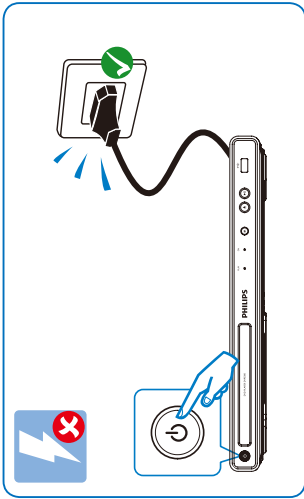

4

警告

- 小心过热！切勿将DVD播放机安装在封闭空间内。始终在DVD播放机周围留出至少4英寸的空间以便通风。确保窗帘或其它物体不会阻挡DVD播放机上的通风槽。
- 切勿将DVD播放机、遥控器或电池放在明火或其它热源（包括直射的阳光）附近。
- 仅在室内使用此DVD播放机。让此DVD播放机远离水、湿气和盛有液体的物体。
- 切勿将此DVD播放机放在其它电子设备上面。
- 雷电天气期间，请远离此DVD播放机。
- 将电源插头或设备耦合器用作断电设备时，该断电设备应以随时使用。
- 该设备打开时，存在可见及不可见的激光辐射。避免直射激光。

Warning

- Risk of overheating! Never install the DVD player in a confined space. Always leave a space of at least four inches around the DVD player for ventilation. Ensure the curtains or other objects never cover the ventilation slots on the DVD player.
- Never place the DVD player, remote control or batteries near naked flames or other heat sources, including direct sunlight.
- Only use this DVD player indoors. Keep this DVD player away from water, moisture and liquid-filled objects.
- Never place this DVD player on other electrical equipment.
- Keep away from this DVD player during lightning storms.
- Where the mains plug or an appliance coupler is used as the disconnect device, the disconnect device shall remain readily operable.
- Visible and invisible laser radiation when open. Avoid exposure to beam.