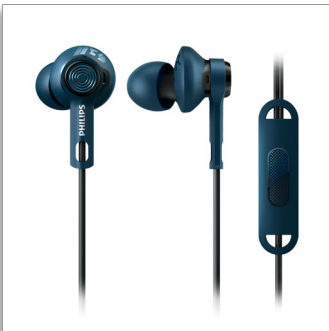

Philips ActionFit
Sports headphones with
mic

Best for indoor use
Sweat/water proof
In Ear

SHQ2405BL

PUSH YOUR LIMITS

Secure fit headphones with stability ring

Philips Actionfit DigDeep sports headphones stay firmly in your ears so you can stay focused on your workout. With a unique stability ring for a more secure fit, your music stays locked in, to keep you in the zone.

Intensity

- High performance sound pushes you further
- Get immersed in your workout with noise isolation

Freedom

- Extreme comfort for training: 4.3gm ultra-light headphones
- Stability ring creates a more secure fit in the ear
- Cable clip included for tangle-free workout
- 3 ear-tip sizes for the optimum fit
- Control your music and pick up calls while training

SHQ2405BL/00

Highlights

3 ear tip sizes

Your ActionFit headphones come with 3 pairs of ear tips of different sizes, so you get the best possible fit.

Extra durable Kevlar® cable

Your ActionFit headphones are designed for durability and strength. Its Kevlar-coated cable is well protected against tearing and breaking, and can withstand extreme environments — and workouts.