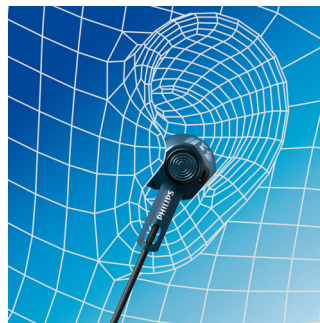

SHQ2405BL/00

Highlights

3 ear tip sizes

Your ActionFit headphones come with 3 pairs of ear tips of different sizes, so you get the best possible fit.

Extra durable Kevlar® cable

Your ActionFit headphones are designed for durability and strength. Its Kevlar-coated cable is well protected against tearing and breaking, and can withstand extreme environments — and workouts.

High-performance sound

8.6-mm (0.3") drivers pump out high performance sound, pushing you to perform at your best.

Mic and control

Stay connected. The built-in microphone and track controls allow you to change music or pick up calls quickly and easily while you train.

Noise isolation

In-ear headphones create a tight seal in the ear canal, resulting in a high-impact noise isolation effect. Meanwhile ergonomic acoustic tubes ensure an optimal fit.

Stability ring for secure fit

No dropouts. A rubberised stability ring on the headphones' housing locks them in place in your ears.

Sweat-proof and waterproof

Don't be afraid to break a sweat, or venture into the elements. With an IPX4 rating, you