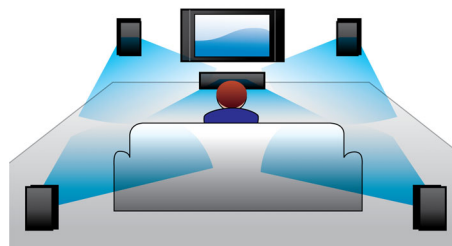

Dolby TrueHD and DTS-HD

Dolby TrueHD and DTS-HD Master Audio Essential deliver the finest sound from your Blu-ray Discs. Audio reproduced is virtually indistinguishable from the studio master, so you hear what the creators intended for you to hear. Dolby TrueHD and DTS-HD Master Audio Essential complete your high definition entertainment experience.