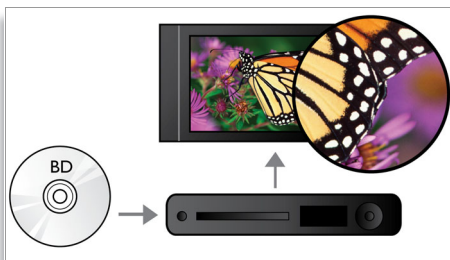

PHILIPS
sense and simplicity

Highlights

Subtitle Shift

Subtitle Shift is an enhancement feature that lets users manually adjust a movie's subtitle positioning on the television or computer screen. Using the remote control, users can shift the subtitles up and down on the screen. On widescreen displays, such as 21:9 cinema and projectors, the subtitles sometimes get cut off. In order to see them clearly, the user has to change the display aspect ratio, which defeats the purpose of the widescreen. With the Subtitle Shift feature, the user can retain the correct display aspect ratio and have the subtitles ideally positioned on the screen.

Blu-ray Disc playback

Blu-ray Discs have the capacity to carry high definition data, along with pictures in the 1920 x 1080 resolution that defines full high definition images. Scenes come to life as details leap at you, movements smoothen and images turn crystal clear. Blu-ray also delivers uncompressed surround sound - so your audio experience becomes unbelievably real. The high storage capacity of Blu-ray Discs also allow a host of interactive possibilities to be built in. Seamless navigation during playback and other exciting features like pop-up menus bring a whole new dimension to home entertainment.