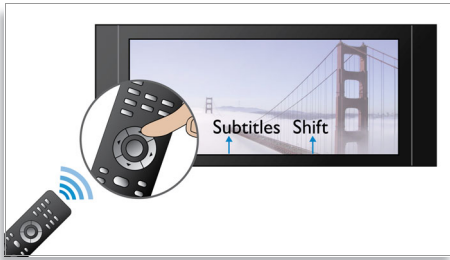

Hear more

- Dolby TrueHD and DTS-HD MA for HD 7.1 surround sound

Engage more

- BD-Live (Profile 2.0) to enjoy online Blu-ray bonus content
- Hi-Speed USB 2.0 Link plays video/music from USB flash drive
- Enjoy all your movies and music from CD and DVD
- EasyLink to control all HDMI CEC devices via a single remote

PHILIPS
sense and simplicity

Highlights

Subtitle Shift

Subtitle Shift is an enhancement feature that lets users manually adjust a movie's subtitle positioning on the television or computer screen. Using the remote control, users can shift the subtitles up and down on the screen. On widescreen displays, such as 21:9 cinema and projectors, the subtitles sometimes get cut off. In order to see them clearly, the user has to change the display aspect ratio, which defeats the purpose of the widescreen. With the Subtitle Shift feature, the user can retain the correct display aspect ratio and have the subtitles ideally positioned on the screen.