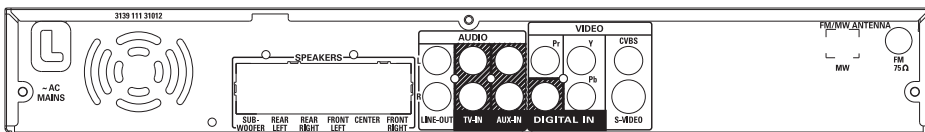

Accessories

- Included Accessories: AC Power Cord, FM/MW Antenna, Remote Control, Batteries for remote control, User Manual, Quick Use Guide, Warranty certificate, Audio/Video cable

Dimensions

- Set dimensions (W x H x D): 360 x 54 x 324 mm
- Set weight: 2.7 kg
- Surround Speaker dimensions (W x H x D): 94 x 175 x 65 mm
- Surround speaker Weight: 0.58 kg
- Center speaker dimensions (W x H x D): 225 x 94 x 75 mm
- Center Speaker Weight: 0.78 kg
- Subwoofer dimensions (W x H x D): 360 x 340 x 130 mm
- Subwoofer Weight: 3.92 kg
- Packaging dimensions (W x H x D): 570 x 310 x 440 mm
- Weight incl. Packaging: 18 kg