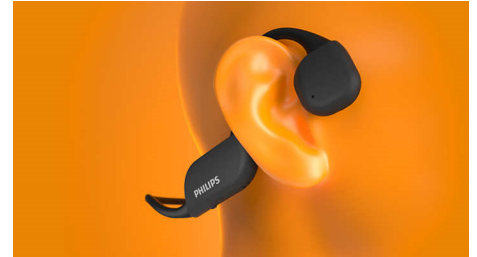

Open-ear design

Need total awareness of your surroundings while you run or ride? The unique open-ear design of these bone-conducting headphones means they're perfect for race day. With nothing in your ears at all, you'll hear everything you need to-and your music too.

Philips Headphones app

The Philips Headphones app lets you control the LED running lights and puts you in charge of the music you're listening to. Enhance the bass. Tone down the treble. You can adjust sound levels yourself or choose from preset listening styles.

Safe LED

Run with confidence-whether it's a night race or evening training. LED running lights on the rear of the frame keep you visible in dim environments. You can control the LEDs via the Philips Headphones app.