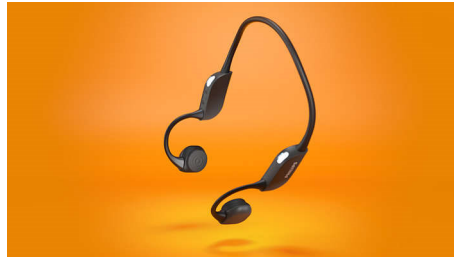

Bone conduction

Bone conduction technology transmits sound through the bones of your skull, leaving your ears completely open to your environment. You can enjoy your music and podcasts, and still hear your feet hitting the trail. Or a car getting too close to your rear wheel.

Built-in mics

Built-in mics remove environmental sound on a call

Carry pouch included

Ready to go. Carry pouch included

Charge for 15 minutes

Charge for 15 minutes, train an extra hour

Easy control and pairing

Buttons on the frame let you pause your playlist, take calls, control volume, and more. The headphones are ready to pair the instant you switch on Bluetooth. Built-in mics remove environmental sound, so your voice is clearly heard when you call someone.

Lightweight and comfortable

Experience a new kind of comfort. The securely fitting, lightweight frame is engineered from titanium-and wrapped in rubber to keep it flexible. With nothing in or on your ears, you're free to train without distraction.