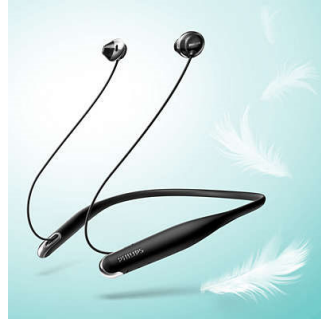

Featherlight comfort

- Ergonomic earbuds for a natural fit
- Lightweight and slim neckband style for wearing stability
- Bluetooth version 4.1 and HSP/HFP/A2DP/AVRCP Support
- Rechargeable battery offers up to 7 hours of playtime

PHILIPS

Wireless Bluetooth® headphones
12.2 mm drivers/open-back In-ear

SHB4205BK/00

Highlights

Bass tube

Innovative bass tubes in the earbud increase air flow to deliver deep, rich bass.

Clear sound

High-power 12.2-mm (0.5") drivers are tuned to reproduce clear, crisp sound.

Hands-free calls

The easy-to-use remote control allows you to play/pause tracks and answer calls with a simple push of a button.

Lightweight neckband

Super slim neckband is designed to fit everyone. So light you'll forget you're wearing them.

Metallic finish

Iconic design with fresh, modern high-gloss accents.

Vibration mode

The neckband vibrates when calls come in, so you'll never miss a call.

Ergonomic fit

So slim you can barely feel them in your ears, Hyprlite headphones deliver your music in weightless comfort.