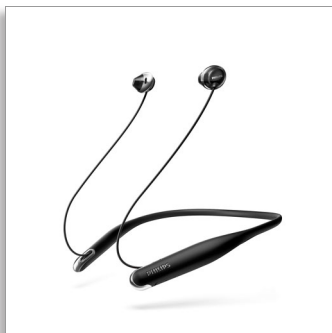

Philips
Wireless Bluetooth®
headphones

12.2 mm drivers/open-back
In-ear

SHB4205BK

Ultra light. Big sound.

Gravity-defying headphones

Welcome to weightless freedom. Free from wires that hold you down. Philips Flite Hyprlite Wireless neckband headphones are so slim and light that you barely feel them in your ears.

Pure clarity

- High-power drivers clear sound
- Bass tube for rich bass

Streamlined design

- Sleek metallic gloss accents
- Never miss a call with vibration mode
- Remote control for hands-free calls and music

Featherlight comfort

- Ergonomic earbuds for a natural fit
- Lightweight and slim neckband style for wearing stability
- Bluetooth version 4.1 and HSP/HFP/A2DP/AVRCP Support
- Rechargeable battery offers up to 7 hours of playtime

Hands-free calls

The easy-to-use remote control allows you to play/pause tracks and answer calls with a simple push of a button.

Lightweight neckband

Super slim neckband is designed to fit everyone. So light you'll forget you're wearing them.