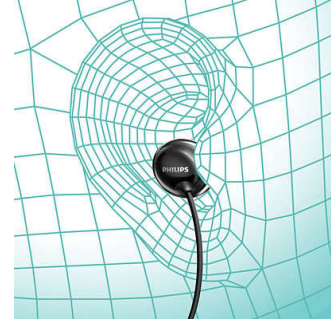

Metallic finish

Iconic design with fresh, modern high-gloss accents.

Vibration mode

The neckband vibrates when calls come in, so you'll never miss a call.

Ergonomic fit

So slim you can barely feel them in your ears, Hyprlite headphones deliver your music in weightless comfort.