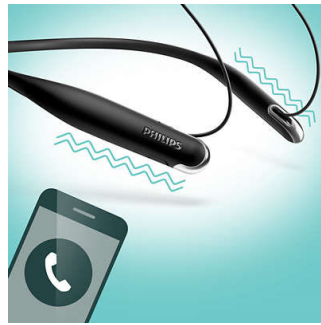

PHILIPS

Wireless Bluetooth® headphones
12.2 mm drivers/open-back In-ear

SHB4205BK/00

Highlights

Bass tube

Innovative bass tubes in the earbud increase air flow to deliver deep, rich bass.

Clear sound

High-power 12.2-mm (0.5") drivers are tuned to reproduce clear, crisp sound.

Hands-free calls

The easy-to-use remote control allows you to play/pause tracks and answer calls with a simple push of a button.

Lightweight neckband

Super slim neckband is designed to fit everyone. So light you'll forget you're wearing them.

Metallic finish

Iconic design with fresh, modern high-gloss accents.

Vibration mode

The neckband vibrates when calls come in, so you'll never miss a call.

Ergonomic fit

So slim you can barely feel them in your ears, Hyprlite headphones deliver your music in weightless comfort.