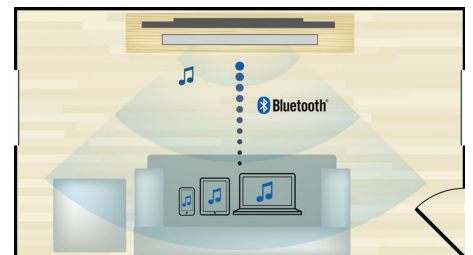

Karaoke for endless singing

Karaoke for endless singing entertainment at home

Audio in

Audio in allows you to easily play your music directly from your iPod/iPhone/iPad, MP3 player, or laptop via a simple connection to your home cinema. Simply connect your audio device to the Audio in jack to enjoy your music with the superior sound quality of the Philips home cinema system.

Bluetooth wireless streaming

Bluetooth wireless music streaming from your music devices

Specifications

Sound

- Sound System: Dolby Digital 5.1
- Cube speaker output power: 5 x 50 W
- Subwoofer output power: 50 W
- Total Power RMS @ 30% THD: 300 W
- Equalizer settings: Gaming, Movie, Music, News, Original
- Sound Enhancement: Night Mode