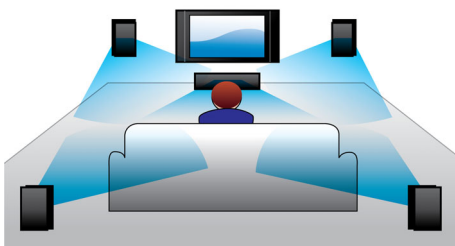

PHILIPS

Highlights

300W RMS power

300W RMS power delivers great sound for movies and music

Dolby Digital

Because Dolby Digital, the world's leading digital multi-channel audio standards, make use of the way the human ear naturally processes sound, you experience superb quality surround sound audio with realistic spatial cues.

EasyLink

EasyLink lets you control multiple devices like DVD players, Blu-ray players, soundbar speaker, Home theater and TV's etc. with one remote. It uses HDMI CEC industry-standard protocol to share functionality between devices through the HDMI cable. With one touch of a button, you can operate all your connected HDMI CEC enabled equipment simultaneously. Functions like standby and play can now be carried out with absolute ease.

HDMI for HD movies

HDMI is a direct digital connection that can carry digital HD video as well as digital multichannel audio. By eliminating the conversion to analog signals it delivers perfect picture and sound quality, completely free from noise. Movies in standard definition can now be enjoyed in true high definition resolution - ensuring more details and more true-to-life pictures.