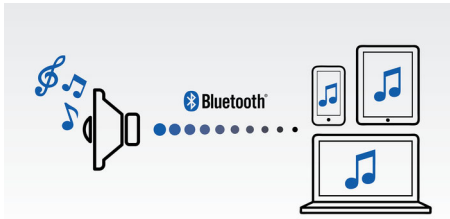

Impressive sound

- Advanced audio performance with a slim design
- Pull out the speaker for better quality sound
- Anti-clipping function for loud, distortion free music

Simplicity in use

- Wireless music streaming via Bluetooth
- Audio-in for easy connection to almost any electronic device

Designed for grab and go

- Built-in rechargeable battery for music playback anywhere
- Up to 12 hours music playtime
- Carry it anywhere with the by-packed finely knitted strip

Go green with me

- Certified Green Product: Strong commitment to sustainability

PHILIPS

wireless portable speaker
Bluetooth Rechargeable battery, 2W

Highlights

Wireless music streaming

Bluetooth is a short range wireless communication technology that is both robust and energy-efficient. The technology allows easy wireless connection to iPod/iPhone/iPad or other Bluetooth devices, such as smartphones, tablets or even laptops. So you can enjoy your favorite music, sound from video or game wireless on this speaker easily.

Pull out the speaker

This expandable speaker can be shrunk down for music on the go or opened up for better quality sound, simply grab it at the top and bottom and pull.

Anti-clipping function

Anti-Clipping lets you play music louder and keeps it high quality, even when the battery is low. It accepts a range of input signals, from 300mV to 1000mV and keeps your speakers safe from damage by distortion. This built-in function monitors the musical signal as it goes through the amplifier and keeps peaks within the amplifier's range, preventing the audio distortion caused by clipping without affecting loudness. A