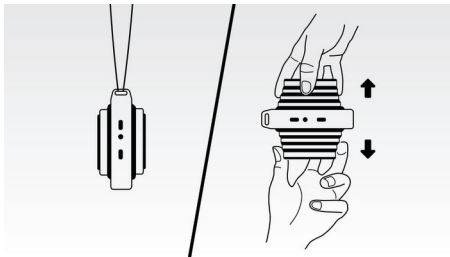

PHILIPS

wireless portable speaker
Bluetooth Rechargeable battery, 2W

Highlights

Wireless music streaming

Bluetooth is a short range wireless communication technology that is both robust and energy-efficient. The technology allows easy wireless connection to iPod/iPhone/iPad or other Bluetooth devices, such as smartphones, tablets or even laptops. So you can enjoy your favorite music, sound from video or game wireless on this speaker easily.

Pull out the speaker

This expandable speaker can be shrunk down for music on the go or opened up for better quality sound, simply grab it at the top and bottom and pull.

Anti-clipping function

Anti-Clipping lets you play music louder and keeps it high quality, even when the battery is low. It accepts a range of input signals, from 300mV to 1000mV and keeps your speakers safe from damage by distortion. This built-in function monitors the musical signal as it goes through the amplifier and keeps peaks within the amplifier's range, preventing the audio distortion caused by clipping without affecting loudness. A