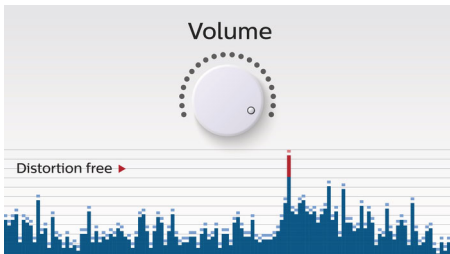

Pull out the speaker

This expandable speaker can be shrunk down for music on the go or opened up for better quality sound, simply grab it at the top and bottom and pull.

Anti-clipping function

Anti-Clipping lets you play music louder and keeps it high quality, even when the battery is low. It accepts a range of input signals, from 300mV to 1000mV and keeps your speakers safe from damage by distortion. This built-in function monitors the musical signal as it goes through the amplifier and keeps peaks within the amplifier's range, preventing the audio distortion caused by clipping without affecting loudness. A