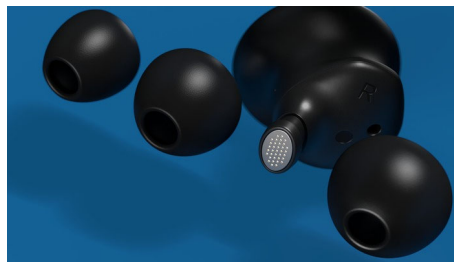

Love what you hear

- Detailed, expansive sound with rich powerful bass
- Perfectly tuned 13 mm neodymium driver
- Refined geometric design. Comfortable in-ear fit
- Dual mics for crystal clear calls. Mono mode

reddot winner 2020

PHILIPS

In-ear true wireless headphones
13mm drivers/closed-back Bluetooth®, Black

TAT8505BK/00

Highlights

Hybrid Active Noise Canceling

When the song deserves your full attention, these true wireless headphones let you immerse without distraction. One external mic and one internal mic combine to filter out external noise. Awareness Mode lets you bring the world back in when you need to.

Detailed, expansive sound

Perfectly tuned 13 mm drivers deliver powerful bass and thrilling clarity for every track. If you take an earbud out, the music pauses. Put the earbud back in, and the music starts up again.

Refined geometric design

The circular earbud housing boasts a tactile quality and is designed to subtly catch the light, creating an elegant, understated look. The oval-shaped acoustic tube sits comfortably and securely in your ear and maximizes passive noise isolation.