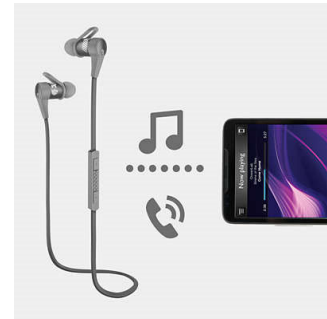

Wireless music and calls

When it comes to endless music listening pleasure and hassle-free switching between music and calls, nothing beats Bluetooth! To enjoy your favorite tunes, pair your Philips SHQ7300 with your Bluetooth-enabled smart phone or tablet – all it takes is a tap on each earshell's intuitive control to change the volume or pause a song, while you handle incoming and outgoing calls.