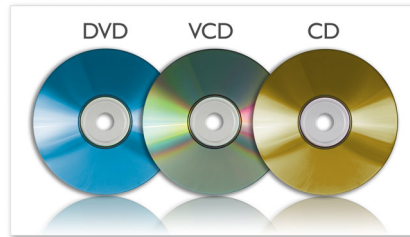

DVD, DVD+/-RW, (S)VCD, CD

The Philips Portable DVD player is compatible with most DVD and CD discs available in the market. DVD, DVD+/-R, DVD+/-RW, (S)VCD, and CD – all of them can play on the DVD player. DVD+/-R is a shorthand term for a DVD drive that can accept both of the common recordable DVD formats. Likewise, DVD+/-RW handles both common rewritable disc types.