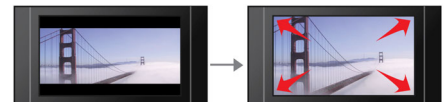

USB Media Link

The Universal Serial Bus or USB is a protocol standard that is conveniently used to link PCs, peripherals and consumer electronic equipment. With USB Media Link, all you have to do is plug in your USB device, select the movie, music or photo and play away.

Screen Fit

Whatever you're watching, and on any TV, Screen Fit ensures that the picture fills the whole screen. Annoying black bars on the top and bottom are eliminated, without any tedious manual adjustments to make. Simply press the Screen Fit button, choose the format and enjoy your movie in full-screen