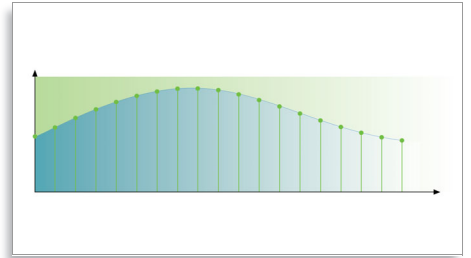

Highlights

192 kHz/24-bit audio DAC

192 kHz sampling enables you to have an accurate representation of the original sound curves. Together with a 24-bit resolution, more information is captured from the original analogue sound wave form, giving a much richer audio reproduction.