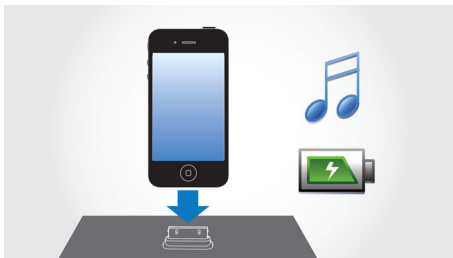

Play and charge your iPod/iPhone

Enjoy your favourite MP3 music while charging your iPod/iPhone! The dock lets you connect your portable device directly to the Docking entertainment system so you can listen to your favourite music in superb sound. It also charges your iPod/iPhone while it plays so you can enjoy your music and not have to worry about your portable player battery running out. The Docking entertainment system automatically

charges your portable device while it is docked.