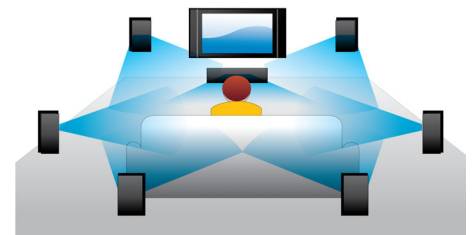

Dolby TrueHD and DTS-HD MA

DTS-HD Master Audio and Dolby TrueHD delivers 7.1 channels of the finest sound from your Blu-ray Discs. Audio reproduced is virtually indistinguishable from the studio master, so you hear what the creators intended for you to hear. DTS-HD Master Audio and Dolby TrueHD complete your high definition entertainment experience.