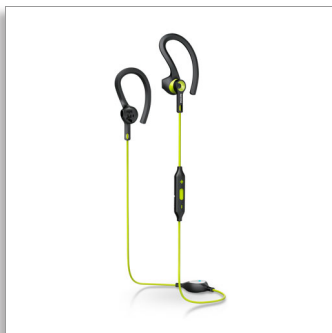

Philips ActionFit
Bluetooth® sports
headphones

For indoors and outdoors

Bluetooth®
Sweat proof
Flat cable

SHQ7900CL

PUSH YOUR LIMITS, wirelessly

Wireless customizable sports earbuds

Get ready to beat your personal best with Philips Actionfit WirelessFreedom sports headphones. Secure fitting, waterproof and wire-free, they offer multiple wearing styles for optimal comfort and pump out deep bass to keep your body moving.

Intensity

- High performance sound pushes you further
- Open acoustics let sound in for better awareness and safety
- Lightweight and secure-fit design for sports use

Freedom

- Personalize your fit with ear hook, fin or earbud styles
- Bluetooth wireless connection for tangle-free workouts

protection

- Ideal for any workout with IPX2 sweat resistance
- Magnetic clip stays attached during your workout
- Kevlar® reinforced cable for ultimate durability
- Sporty carrying pouch for easy storage

and thanks to the lightweight design you'll barely notice them on your ears.

Magnetic cable clip

A magnetic cable clip keeps the cable secure without bouncing while you push yourself harder.

Sweatproof

Don't be afraid to break a sweat. With an IPX2 rating, you can get sweaty and work out in the rain without any moisture entering the earpiece.