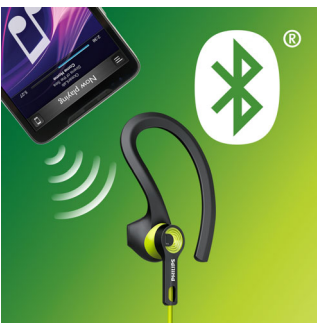

Bluetooth 4.1

Bluetooth technology provides hassle-free wireless music.