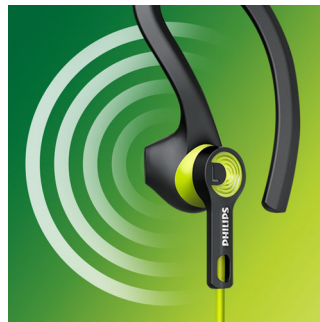

protection

- Ideal for any workout with IPX2 sweat resistance
- Magnetic clip stays attached during your workout
- Kevlar® reinforced cable for ultimate durability
- Sporty carrying pouch for easy storage

Bluetooth 4.1

Bluetooth technology provides hassle-free wireless music.

Extra durable Kevlar® cable

Your ActionFit headphones are designed for durability and strength. Its Kevlar-coated cable is well protected against tearing and breaking, and can withstand extreme environments - and workouts.

High performance sound

Built to perform. The 13.6 mm drivers pump out high performance sound, pushing you to achieve your objectives.

Lightweight & secure-fit

Stay focused. The secure fit means you don't need to worry about headphones falling out,

and thanks to the lightweight design you'll barely notice them on your ears.

Magnetic cable clip

A magnetic cable clip keeps the cable secure without bouncing while you push yourself harder.

Sweatproof

Don't be afraid to break a sweat. With an IPX2 rating, you can get sweaty and work out in the rain without any moisture entering the earpiece.