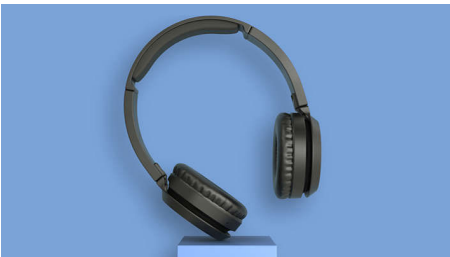

Matte style. Maximum comfort.

- Eye-catching matte colorways
- Lightweight, adjustable cushioned headband
- Soft ear cups that can be angled for maximum comfort

Easy on the move

- Flat-fold design for easy storage
- Multi-function button. Easily control music and calls
- Smart pairing. Automatically find Bluetooth devices
- Compact foldable design for easy portability

PHILIPS

On-ear Wireless Headphones
32mm drivers/closed-back On-ear, Compact folding, Up to 29 hours play time

TAH4205BL/00

Highlights

BASS boost button.

These on-ear headphones boast powerful 32 mm neodymium acoustic drivers that give you crisp sound and rich bass. When you want more, simply press the BASS boost button and you'll feel the difference instantly.

Available in stylish matte colorways, these on-ear headphones boast a cushioned headband

that's so light you'll barely feel it. The soft ear cups are clearly marked for left/right ears, and can be angled until they feel just right.

Flat-fold design

Roll with the bass. The ear cups fold flat and swivel inward, for easy storage in your pocket or bag. Just fold them up and you're ready to go.

Multi-function button.

Don't like the current track? Skip it with a long press. Want to reject a call? A simple button-press takes care of that. Smart Bluetooth pairing means these earphones remember the last devices they were paired with.