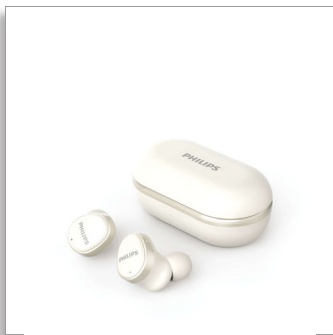

Philips  
True Wireless  
Headphones

12 mm neodymium drivers

Active noise canceling (ANC)  
Secure, comfortable in-ear fit  
Up to 29 hours total play time

TAT4556WT

## Your music. Your way.

These True wireless headphones with hybrid active noise canceling tune out background noise and give you the clear sound and good bass you want. Enjoy a comfortable fit, IPX4 splash and sweat resistance and 29 hours play time with the case.